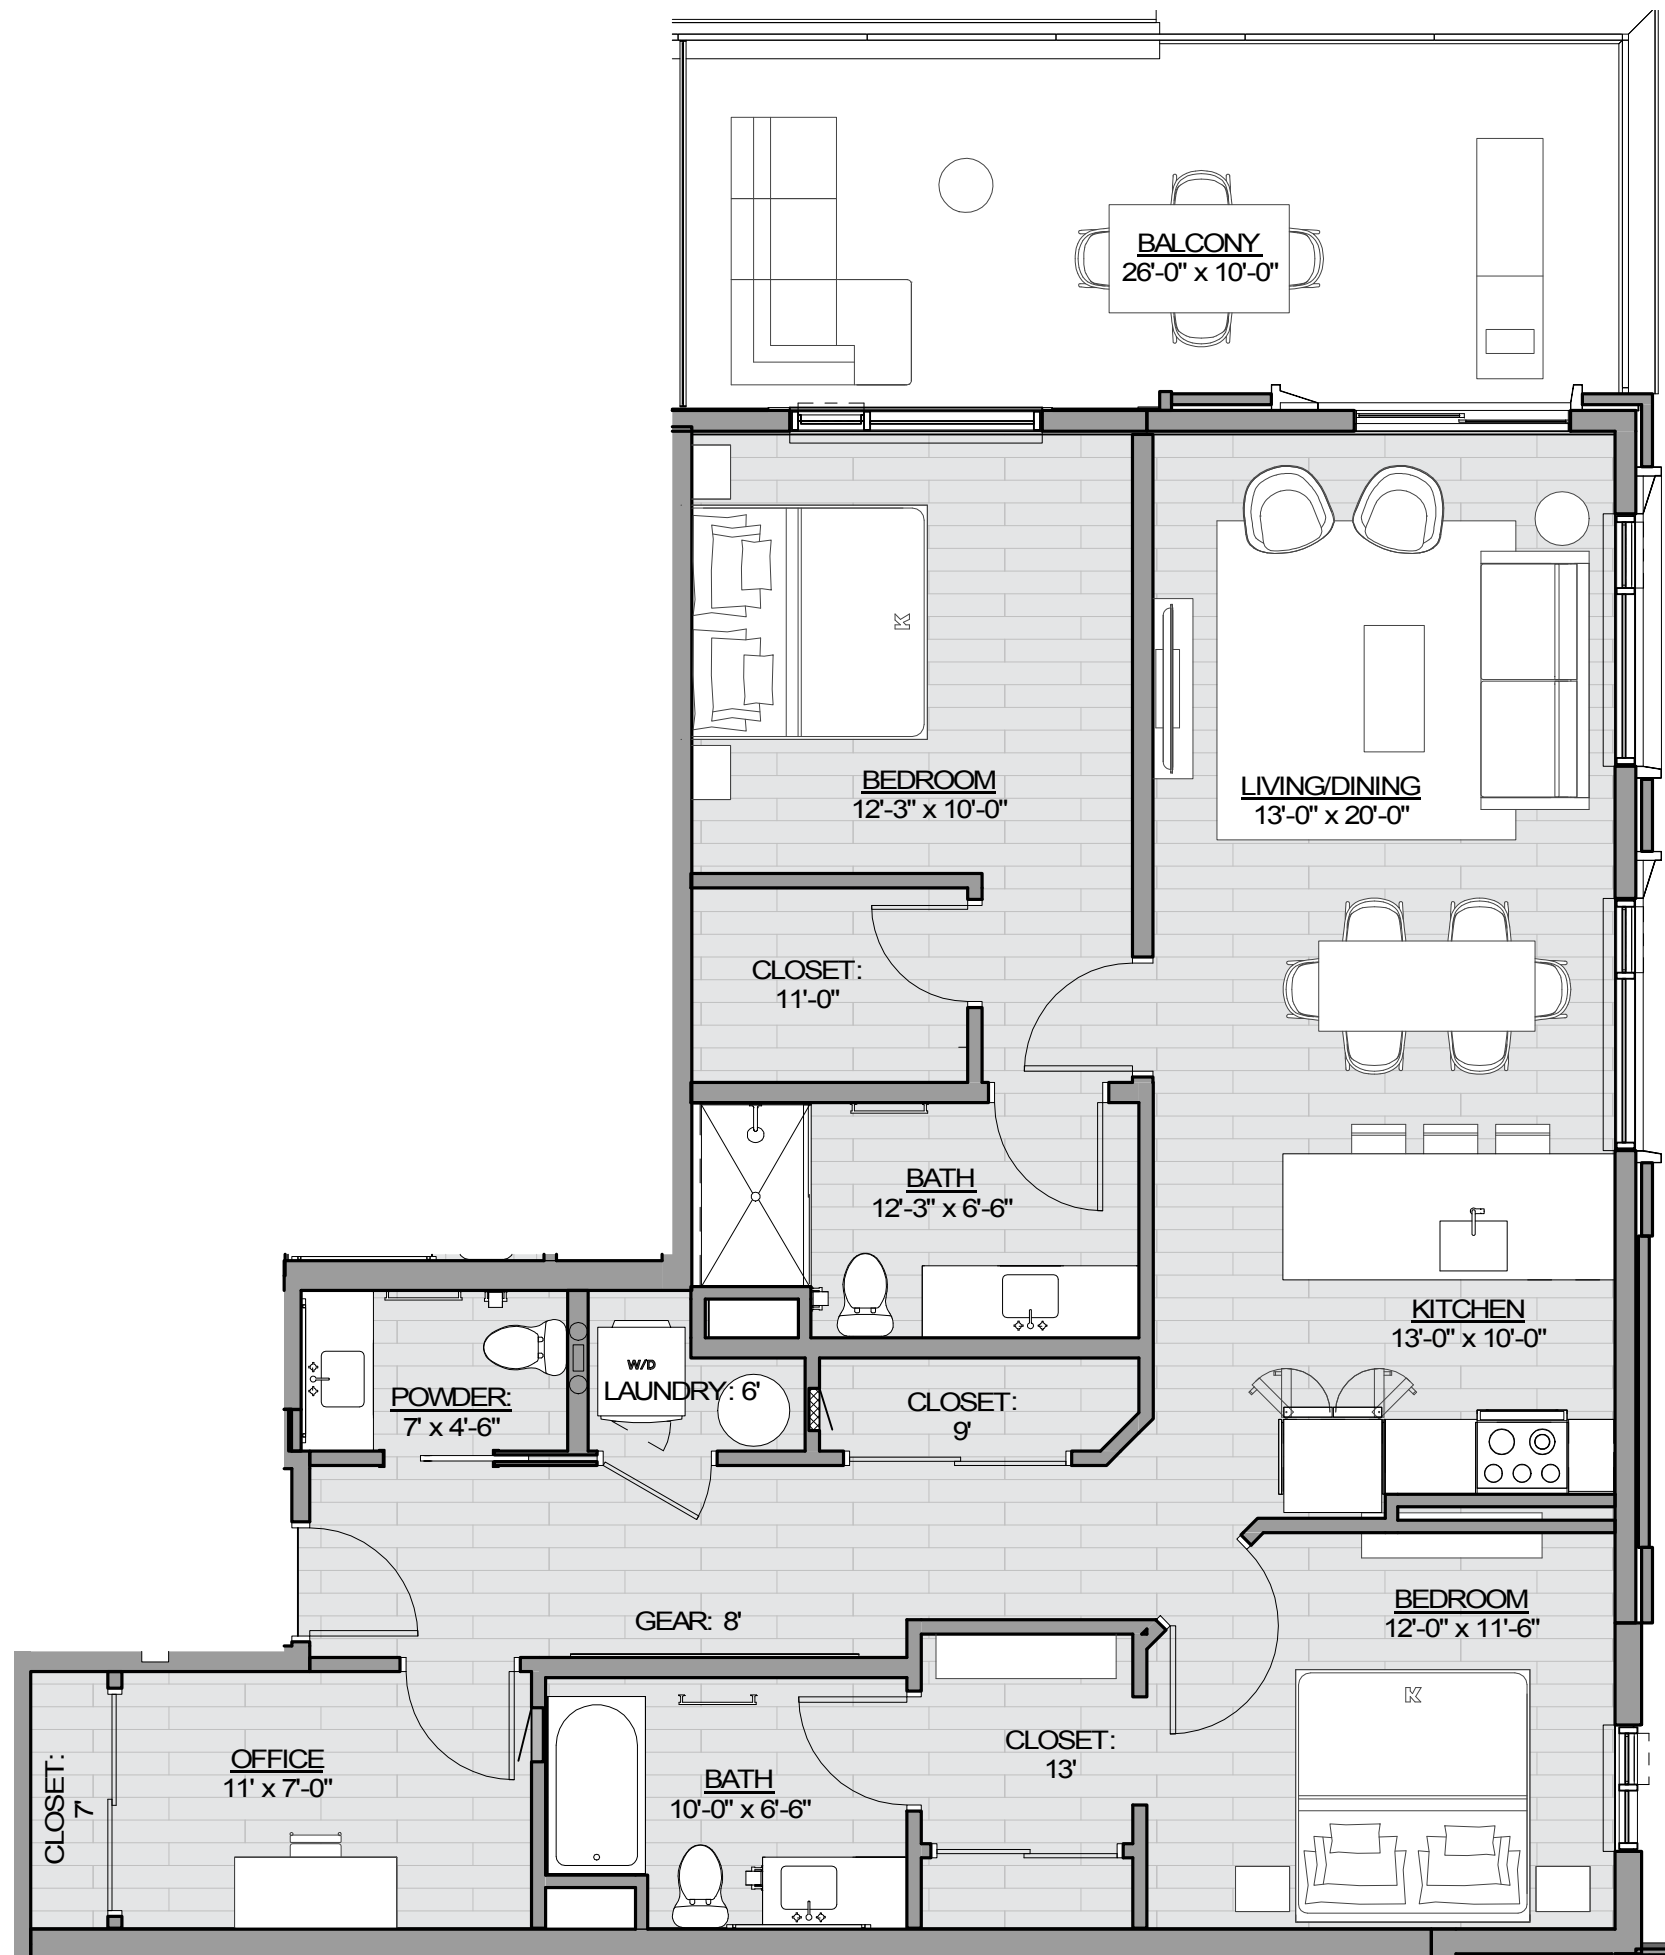

## TWO BED + DEN

Total 1,290 SF  
 Enclosed 1,160 SF  
 Balcony 130 SF

LEVEL 3

## TWO BED + DEN

Total 1,795 SF  
 Enclosed 1,305 SF  
 Balcony 490 SF

LEVEL 5

## TWO BED + DEN

Total 1,585 SF  
 Enclosed 1,310 SF  
 Balcony 275 SF

LEVEL 5

## TWO BED + DEN

Total 1,965 SF  
 Enclosed 1,440 SF  
 Balcony 525 SF

LEVEL 6