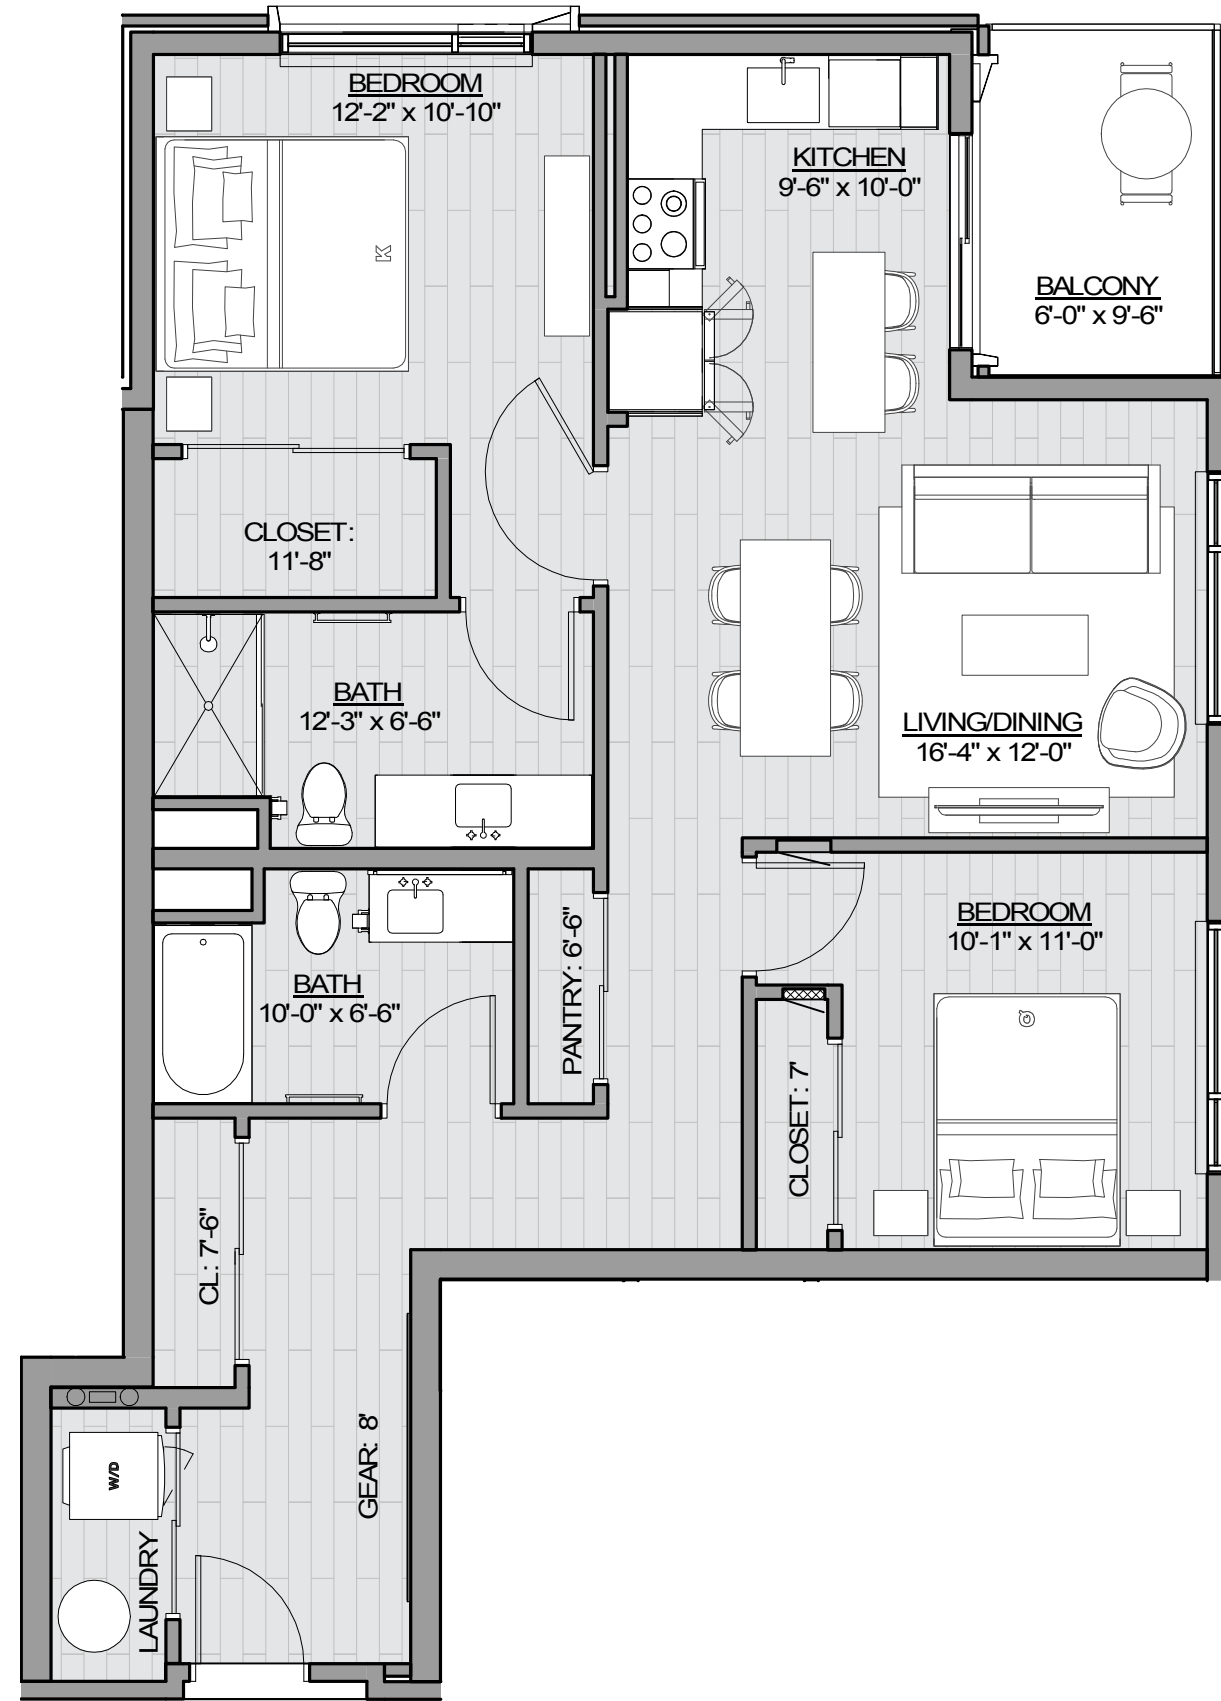

TWO BED

Total 1,220 SF
 Enclosed 1,150 SF
 Balcony 70 SF

LEVELS 3-6

BALCONY
11'-0" x 5'-0"

TWO BED

Total 1,120 SF
Enclosed 1,060 SF
Balcony 60 SF

LEVELS 3-6

TWO BED

Total 1,071 SF
 Enclosed 1,006 SF
 Balcony 65 SF

LEVELS 3-6

TWO BED

Total 1,150 SF
 Enclosed 1,100 SF
 Balcony 100 SF

LEVELS 3-6

TWO BED - TYPE A

Total 1,150 SF
 Enclosed 1,100 SF
 Balcony 100 SF

LEVEL 5

TWO BED

Total 1,220 SF
Enclosed 1,220 SF
Balcony 00 SF

LEVEL 3