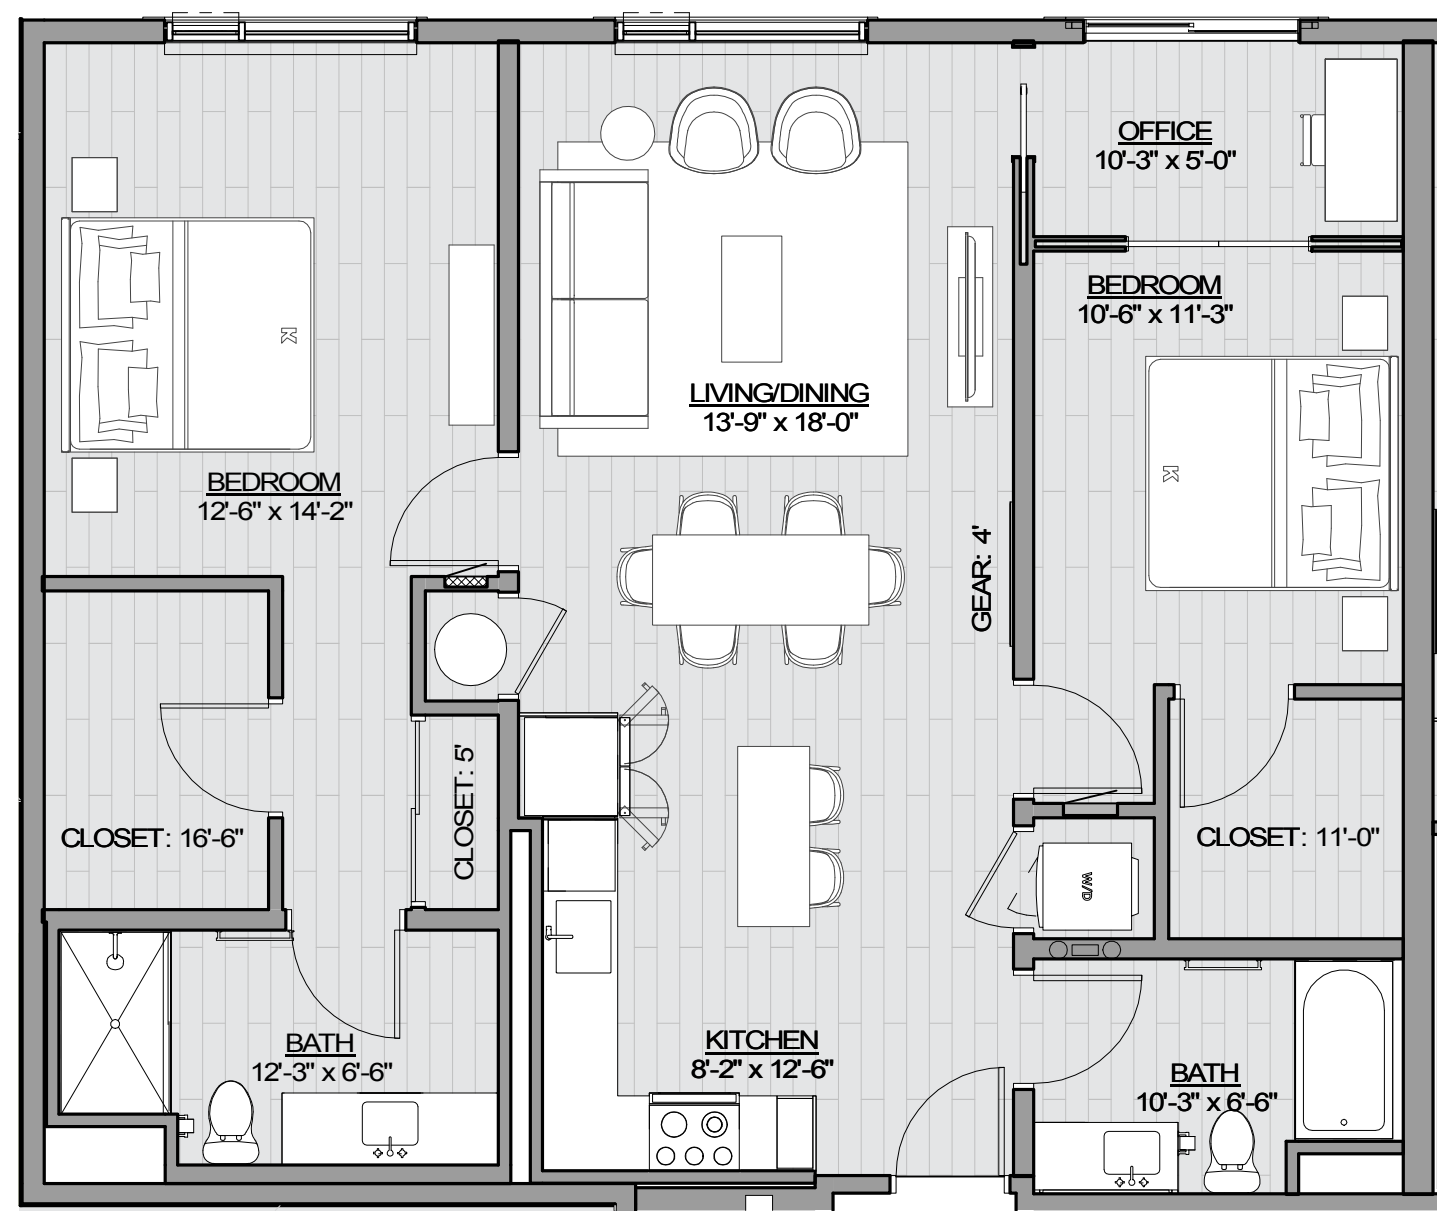

TWO BED

Total 1,220 SF
 Enclosed 1,150 SF
 Balcony 70 SF

LEVELS 3-6

BALCONY
11'-0" x 5'-0"

TWO BED

Total 1,120 SF
Enclosed 1,060 SF
Balcony 60 SF

LEVELS 3-6

TWO BED

Total 1,071 SF
 Enclosed 1,006 SF
 Balcony 65 SF

LEVELS 3-6

TWO BED

Total 1,150 SF
 Enclosed 1,100 SF
 Balcony 100 SF

LEVELS 3-6

TWO BED - TYPE A

Total 1,150 SF
 Enclosed 1,100 SF
 Balcony 100 SF

LEVEL 5

TWO BED

Total 1,220 SF
Enclosed 1,220 SF
Balcony 00 SF

LEVEL 3