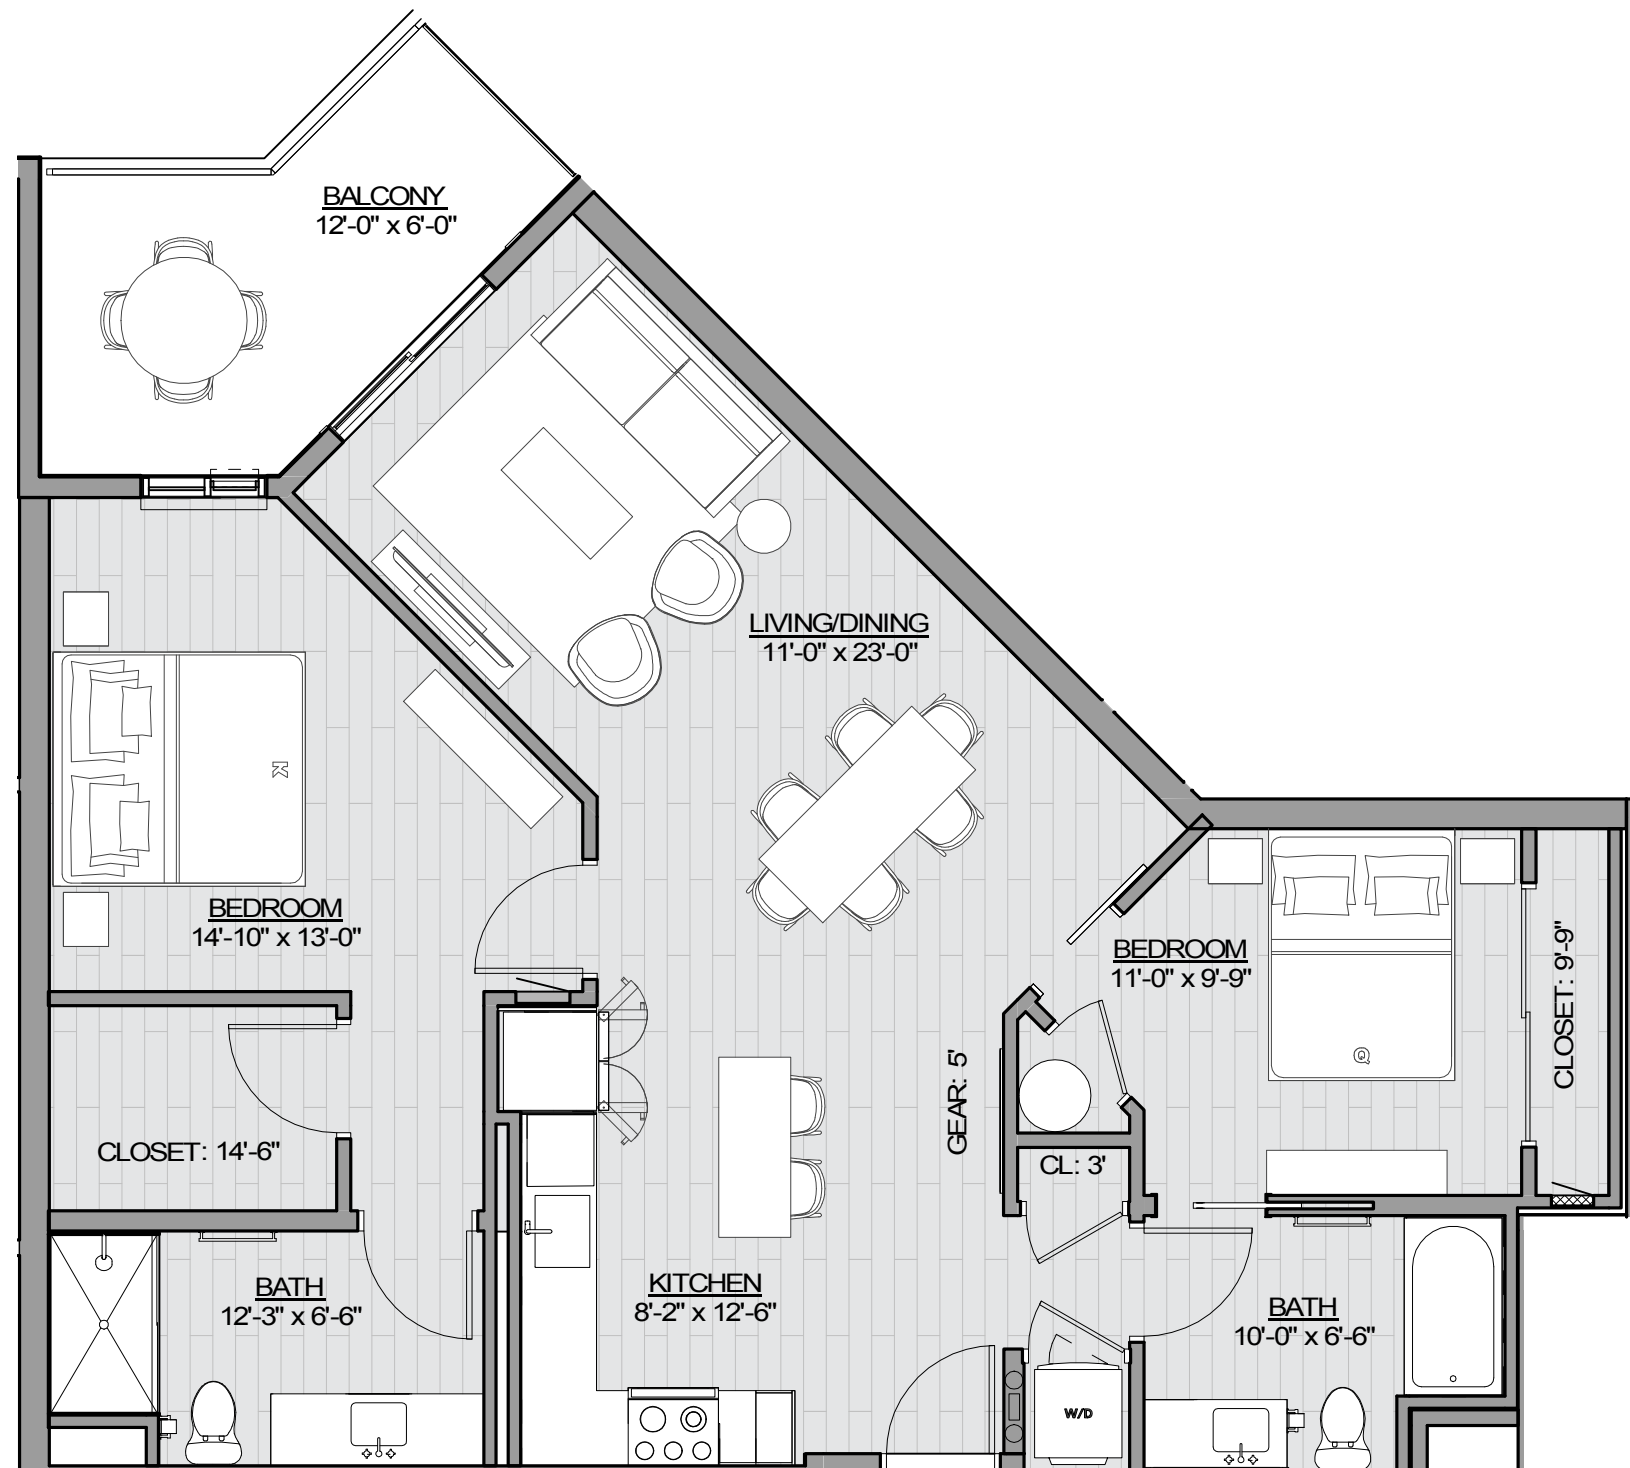

TWO BED

Total 1,220 SF
 Enclosed 1,150 SF
 Balcony 70 SF

LEVELS 3-6

BALCONY
11'-0" x 5'-0"

TWO BED

Total 1,120 SF
Enclosed 1,060 SF
Balcony 60 SF

LEVELS 3-6

TWO BED

Total 1,071 SF
 Enclosed 1,006 SF
 Balcony 65 SF

LEVELS 3-6

TWO BED

Total 1,150 SF
 Enclosed 1,100 SF
 Balcony 100 SF

LEVELS 3-6

TWO BED - TYPE A

Total 1,150 SF
 Enclosed 1,100 SF
 Balcony 100 SF

LEVEL 5

TWO BED

Total 1,220 SF
Enclosed 1,220 SF
Balcony 00 SF

LEVEL 3