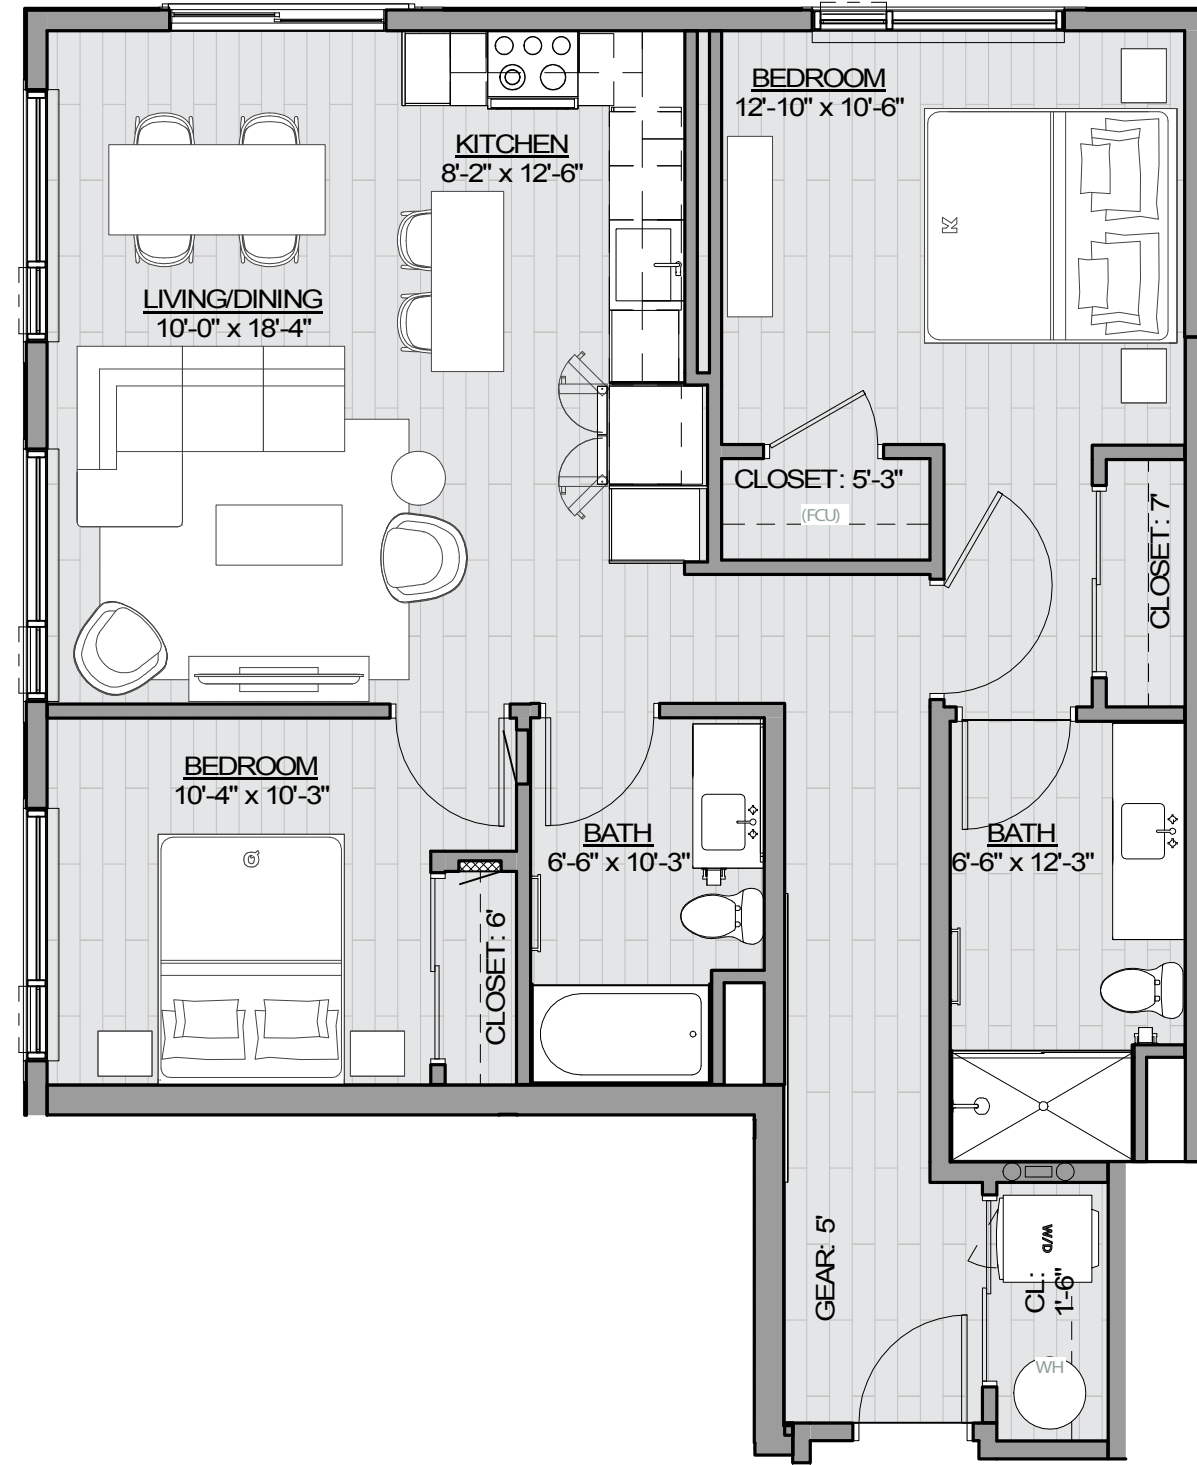

TWO BED

Total 1,220 SF
 Enclosed 1,150 SF
 Balcony 70 SF

LEVELS 3-6

BALCONY
11'-0" x 5'-0"

TWO BED

Total 1,120 SF
Enclosed 1,060 SF
Balcony 60 SF

LEVELS 3-6

TWO BED

Total 1,071 SF
 Enclosed 1,006 SF
 Balcony 65 SF

LEVELS 3-6

TWO BED

Total 1,150 SF
 Enclosed 1,100 SF
 Balcony 100 SF

LEVELS 3-6

TWO BED - TYPE A

Total 1,150 SF
 Enclosed 1,100 SF
 Balcony 100 SF

LEVEL 5

TWO BED

Total 1,220 SF
Enclosed 1,220 SF
Balcony 00 SF

LEVEL 3