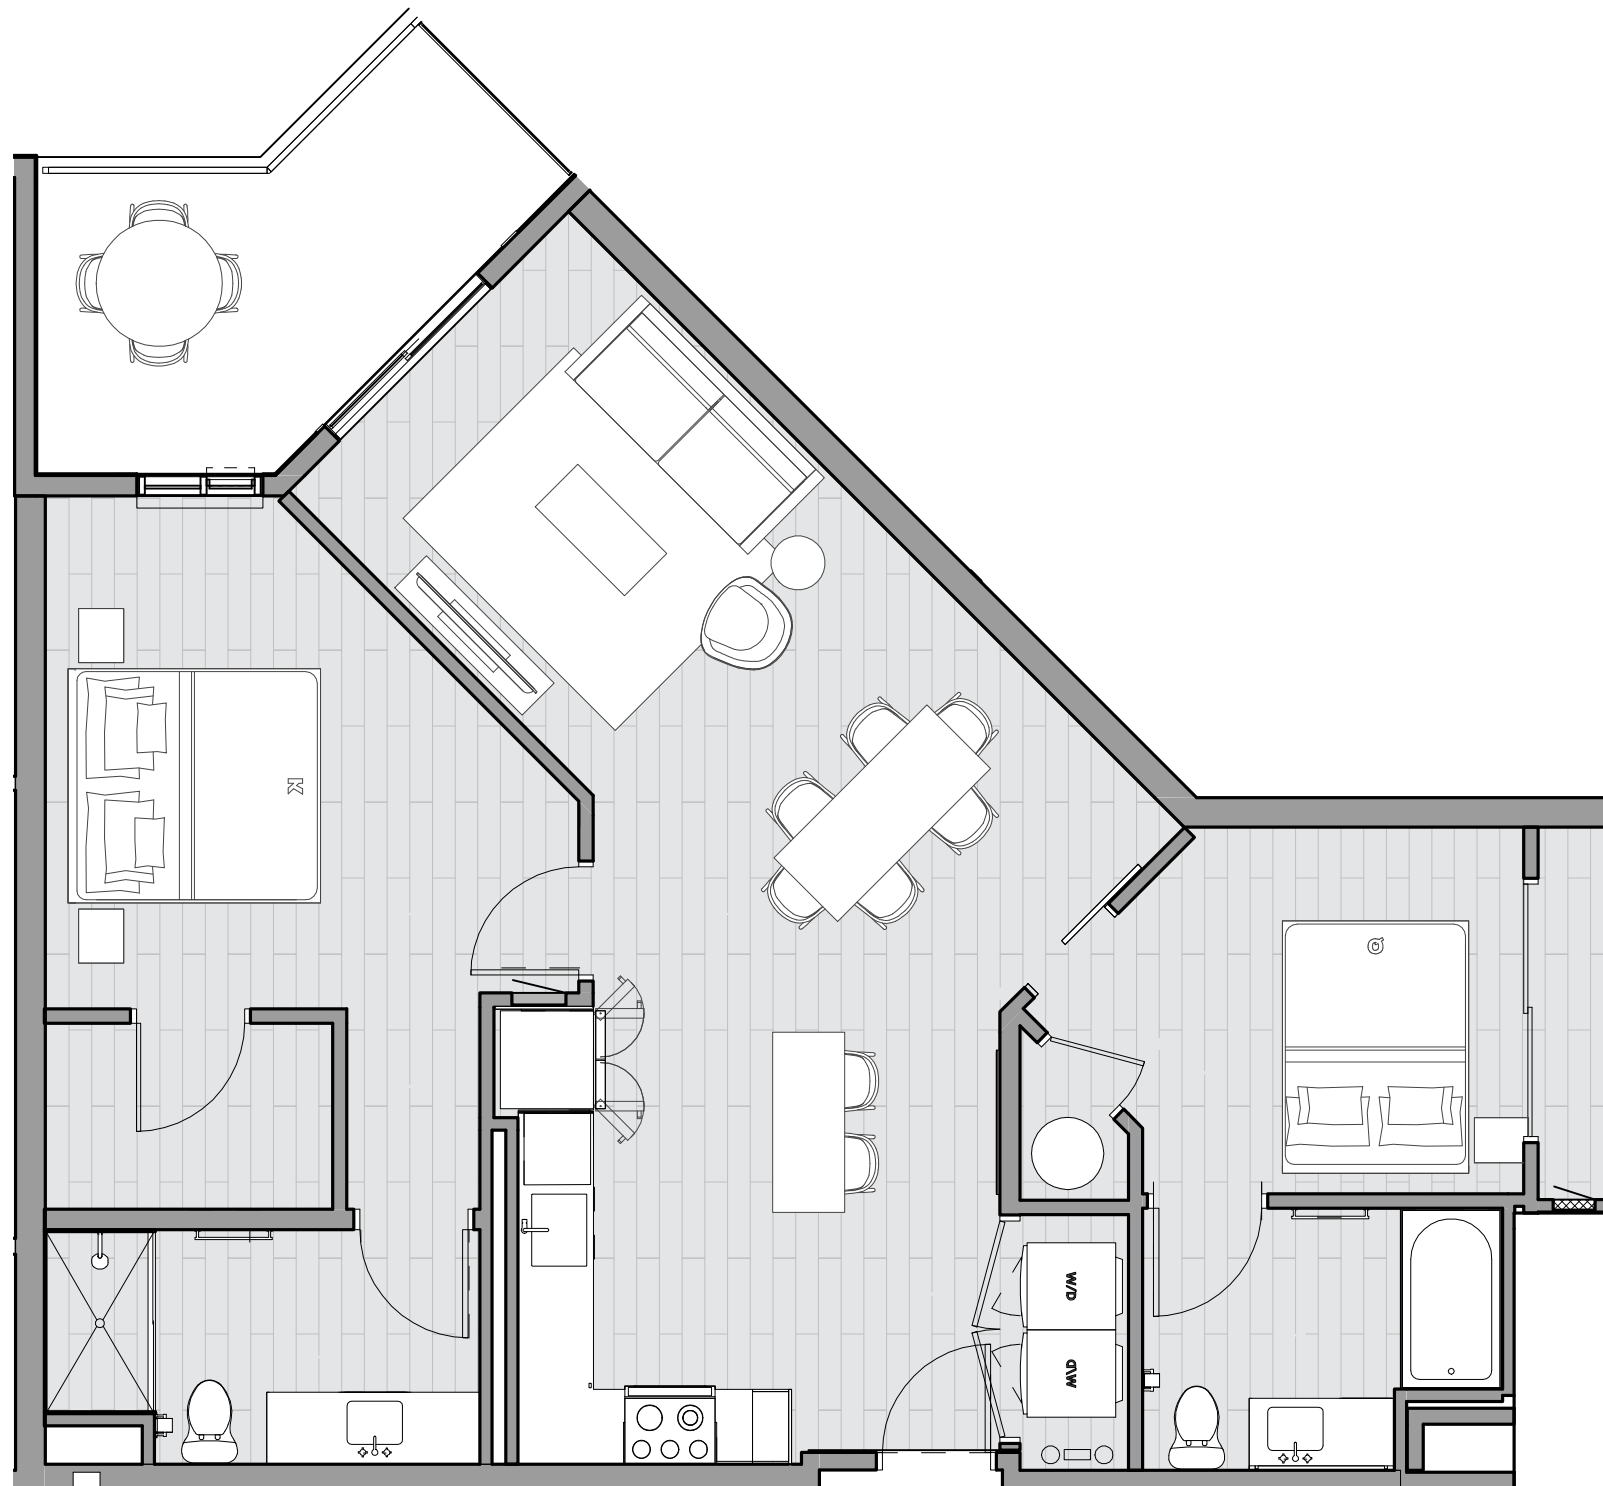

TWO BED

Total 1,220 SF
 Enclosed 1,150 SF
 Balcony 70 SF

LEVELS 3-6

BALCONY
11'-0" x 5'-0"

TWO BED

Total 1,120 SF
Enclosed 1,060 SF
Balcony 60 SF

LEVELS 3-6

TWO BED

Total 1,071 SF
 Enclosed 1,006 SF
 Balcony 65 SF

LEVELS 3-6

TWO BED

Total 1,150 SF
 Enclosed 1,100 SF
 Balcony 100 SF

LEVELS 3-6

TWO BED - TYPE A

Total 1,150 SF
 Enclosed 1,100 SF
 Balcony 100 SF

LEVEL 5

TWO BED

Total 1,220 SF
Enclosed 1,220 SF
Balcony 00 SF

LEVEL 3