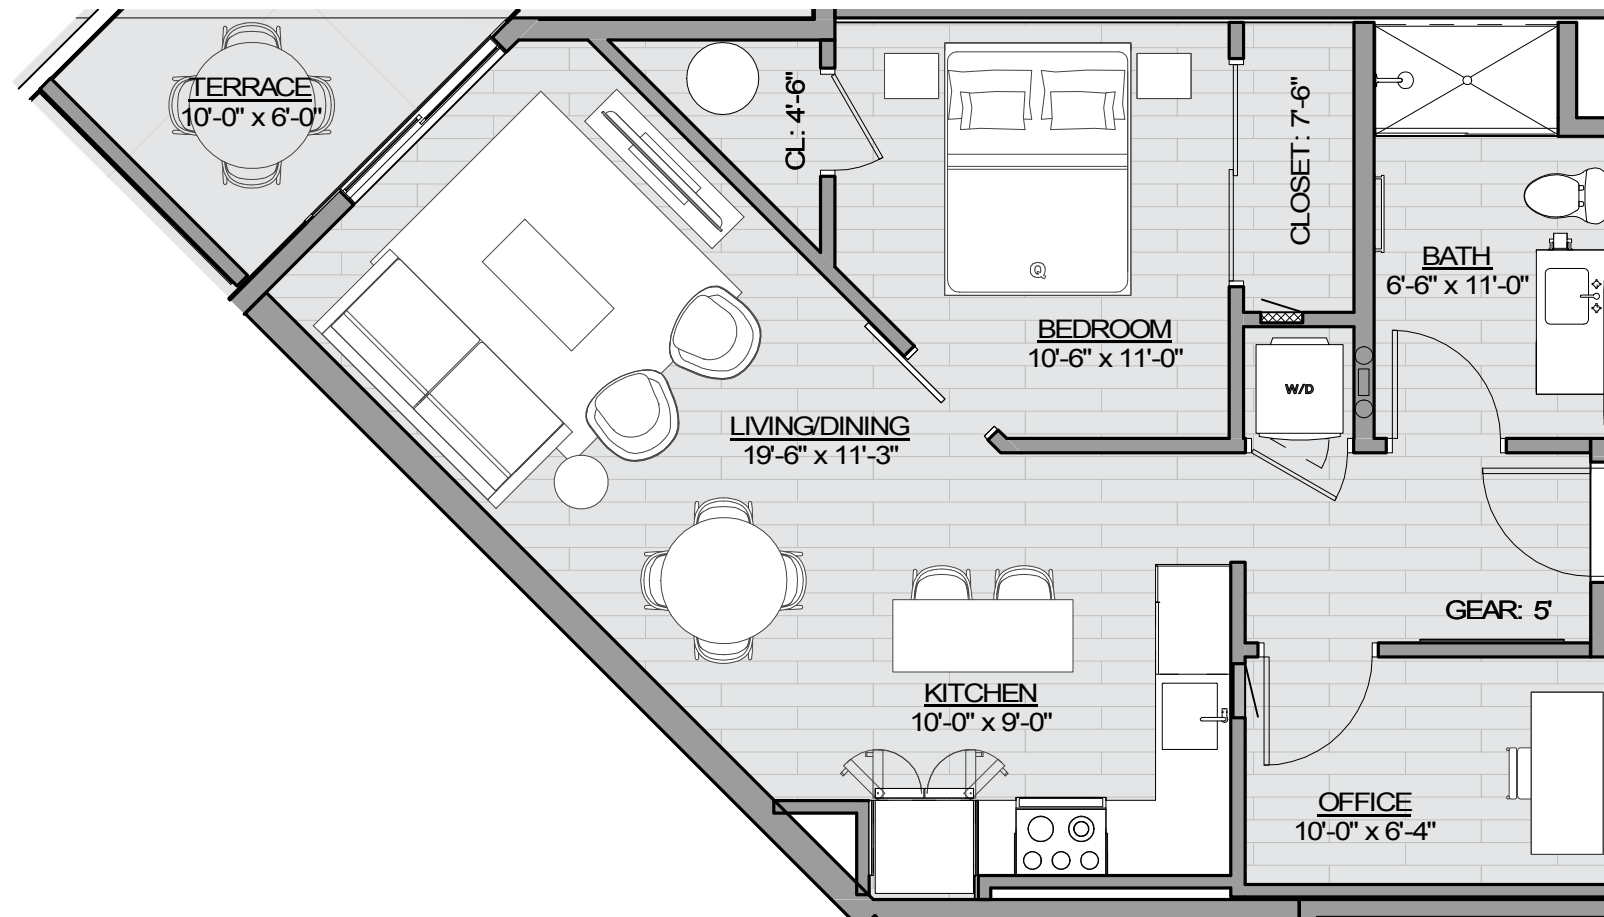

ONE BED + DEN

Total 880 SF
Enclosed 810 SF
Balcony 70 SF

LEVELS 3-6

ONE BED + DEN

Total 1,040 SF
 Enclosed 940 SF
 Balcony 100 SF

LEVELS 3-6

ONE BED + DEN

Total 1,751 SF
 Enclosed 1,686 SF
 Balcony 65 SF

LEVELS 3-6

ONE BED + DEN

Total 820 SF
Enclosed 760 SF
Balcony 60 SF

LEVEL 3

ONE BED + DEN

Total 840 SF
 Enclosed 840 SF
 Balcony 0 SF

LEVEL 3-4

ONE BED + DEN

Total 1,157 SF
Enclosed 782 SF
Balcony 375 SF

LEVEL 4

ONE BED + DEN

Total 1,372 SF
 Enclosed 872 SF
 Balcony 500 SF

LEVEL 6

JR ONE BED

Total 546 SF
 Enclosed 546 SF
 Balcony 0 SF

LEVELS 3-6

JR ONE BED

Total 600 SF
 Enclosed 600 SF
 Balcony 0 SF

LEVELS 3-6