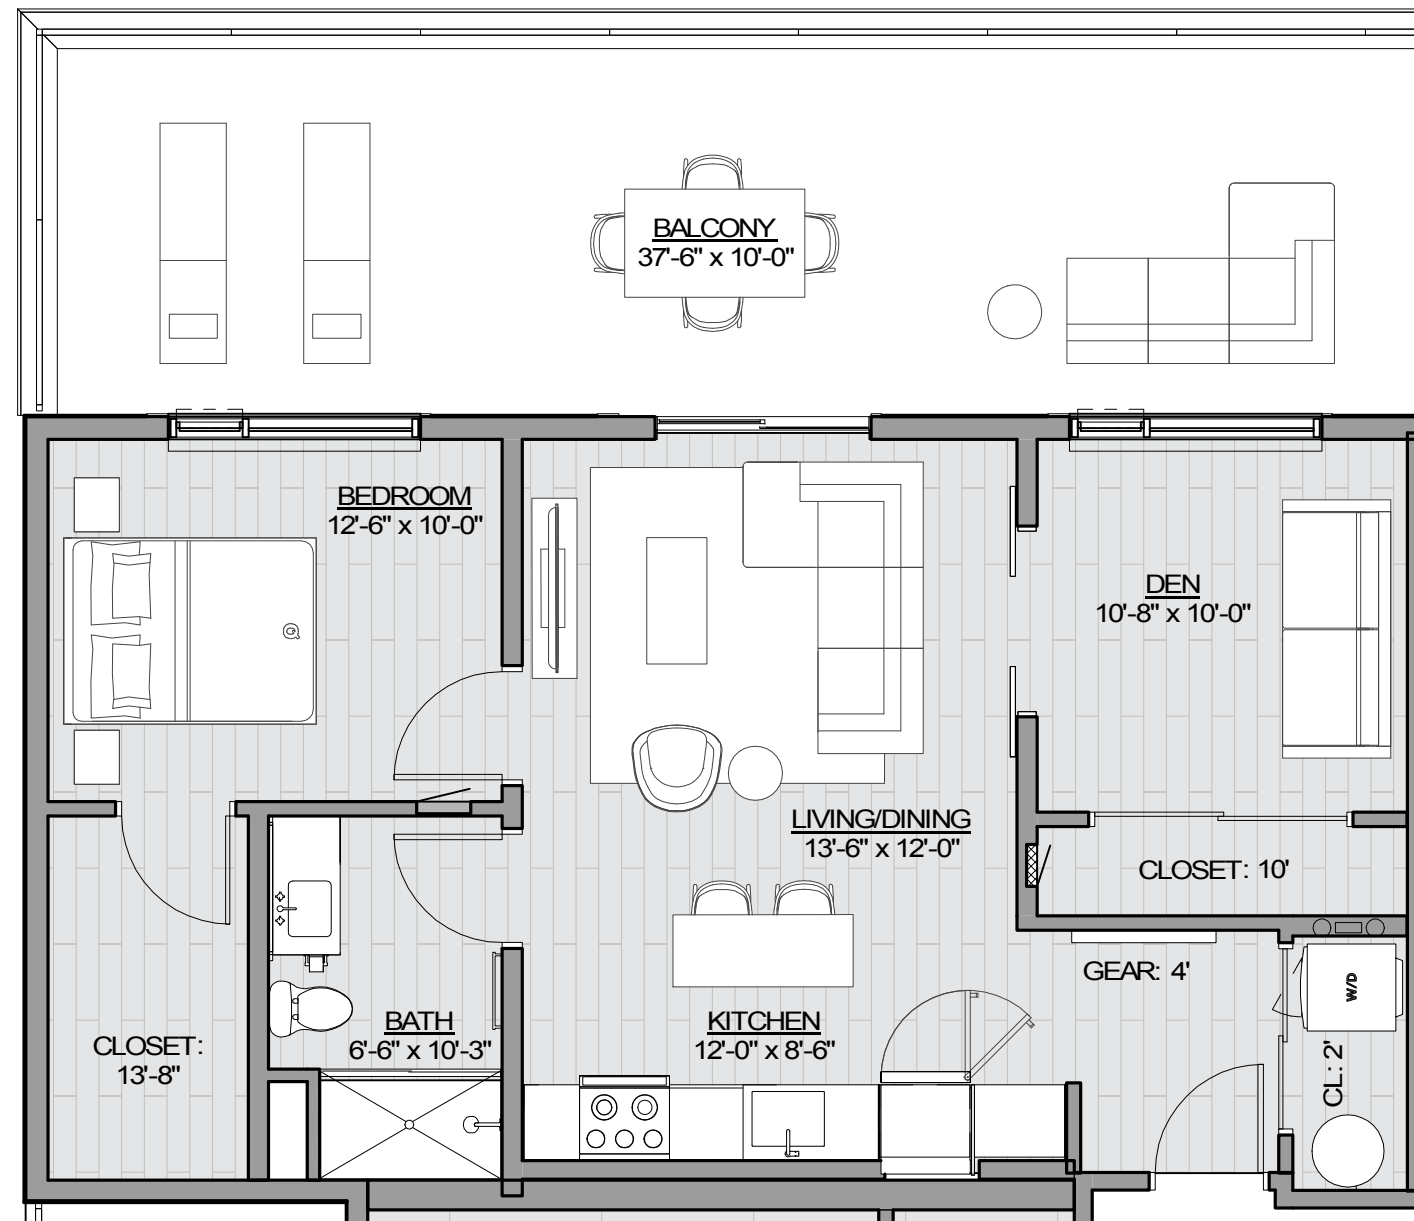

ONE BED + DEN

Total 880 SF
Enclosed 810 SF
Balcony 70 SF

LEVELS 3-6

ONE BED + DEN

Total 1,040 SF
 Enclosed 940 SF
 Balcony 100 SF

LEVELS 3-6

ONE BED + DEN

Total 1,751 SF
 Enclosed 1,686 SF
 Balcony 65 SF

LEVELS 3-6

ONE BED + DEN

Total 820 SF
Enclosed 760 SF
Balcony 60 SF

LEVEL 3

ONE BED + DEN

Total 840 SF
 Enclosed 840 SF
 Balcony 0 SF

LEVEL 3-4

ONE BED + DEN

Total 1,157 SF
Enclosed 782 SF
Balcony 375 SF

LEVEL 4

ONE BED + DEN

Total 1,372 SF
 Enclosed 872 SF
 Balcony 500 SF

LEVEL 6

JR ONE BED

Total 546 SF
 Enclosed 546 SF
 Balcony 0 SF

LEVELS 3-6

JR ONE BED

Total 600 SF
 Enclosed 600 SF
 Balcony 0 SF

LEVELS 3-6