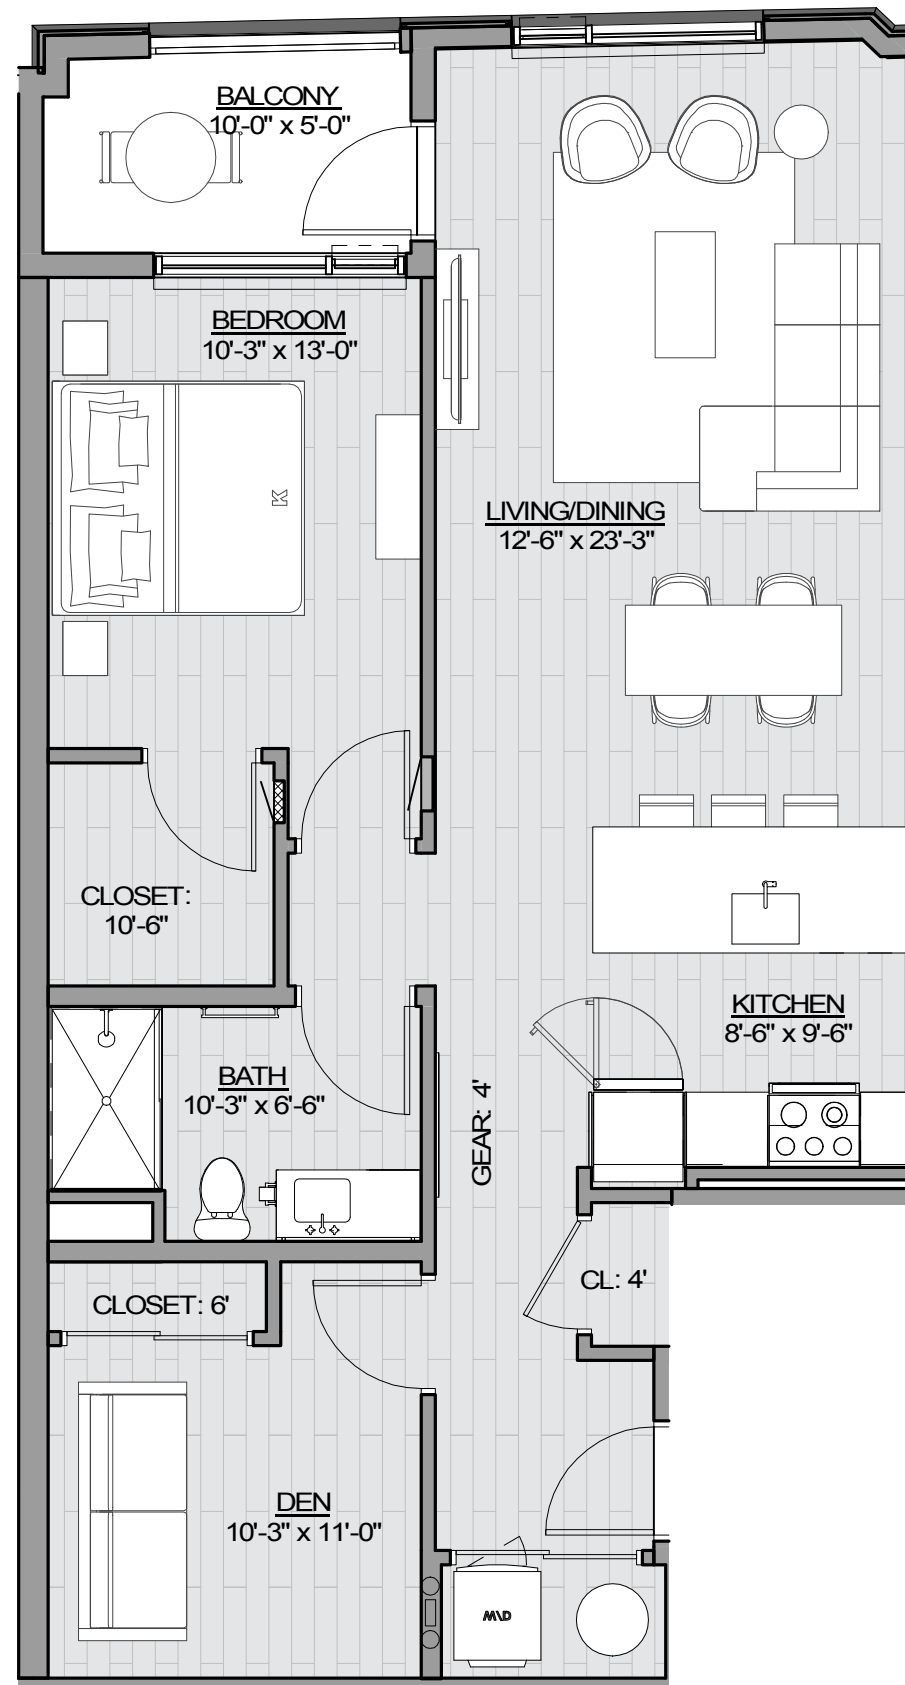

ONE BED + DEN

Total 880 SF
Enclosed 810 SF
Balcony 70 SF

LEVELS 3-6

ONE BED + DEN

Total 1,040 SF
 Enclosed 940 SF
 Balcony 100 SF

LEVELS 3-6

ONE BED + DEN

Total 1,751 SF
 Enclosed 1,686 SF
 Balcony 65 SF

LEVELS 3-6

ONE BED + DEN

Total 820 SF
Enclosed 760 SF
Balcony 60 SF

LEVEL 3

ONE BED + DEN

Total 840 SF
 Enclosed 840 SF
 Balcony 0 SF

LEVEL 3-4

ONE BED + DEN

Total 1,157 SF
Enclosed 782 SF
Balcony 375 SF

LEVEL 4

ONE BED + DEN

Total 1,372 SF
 Enclosed 872 SF
 Balcony 500 SF

LEVEL 6

JR ONE BED

Total 546 SF
 Enclosed 546 SF
 Balcony 0 SF

LEVELS 3-6