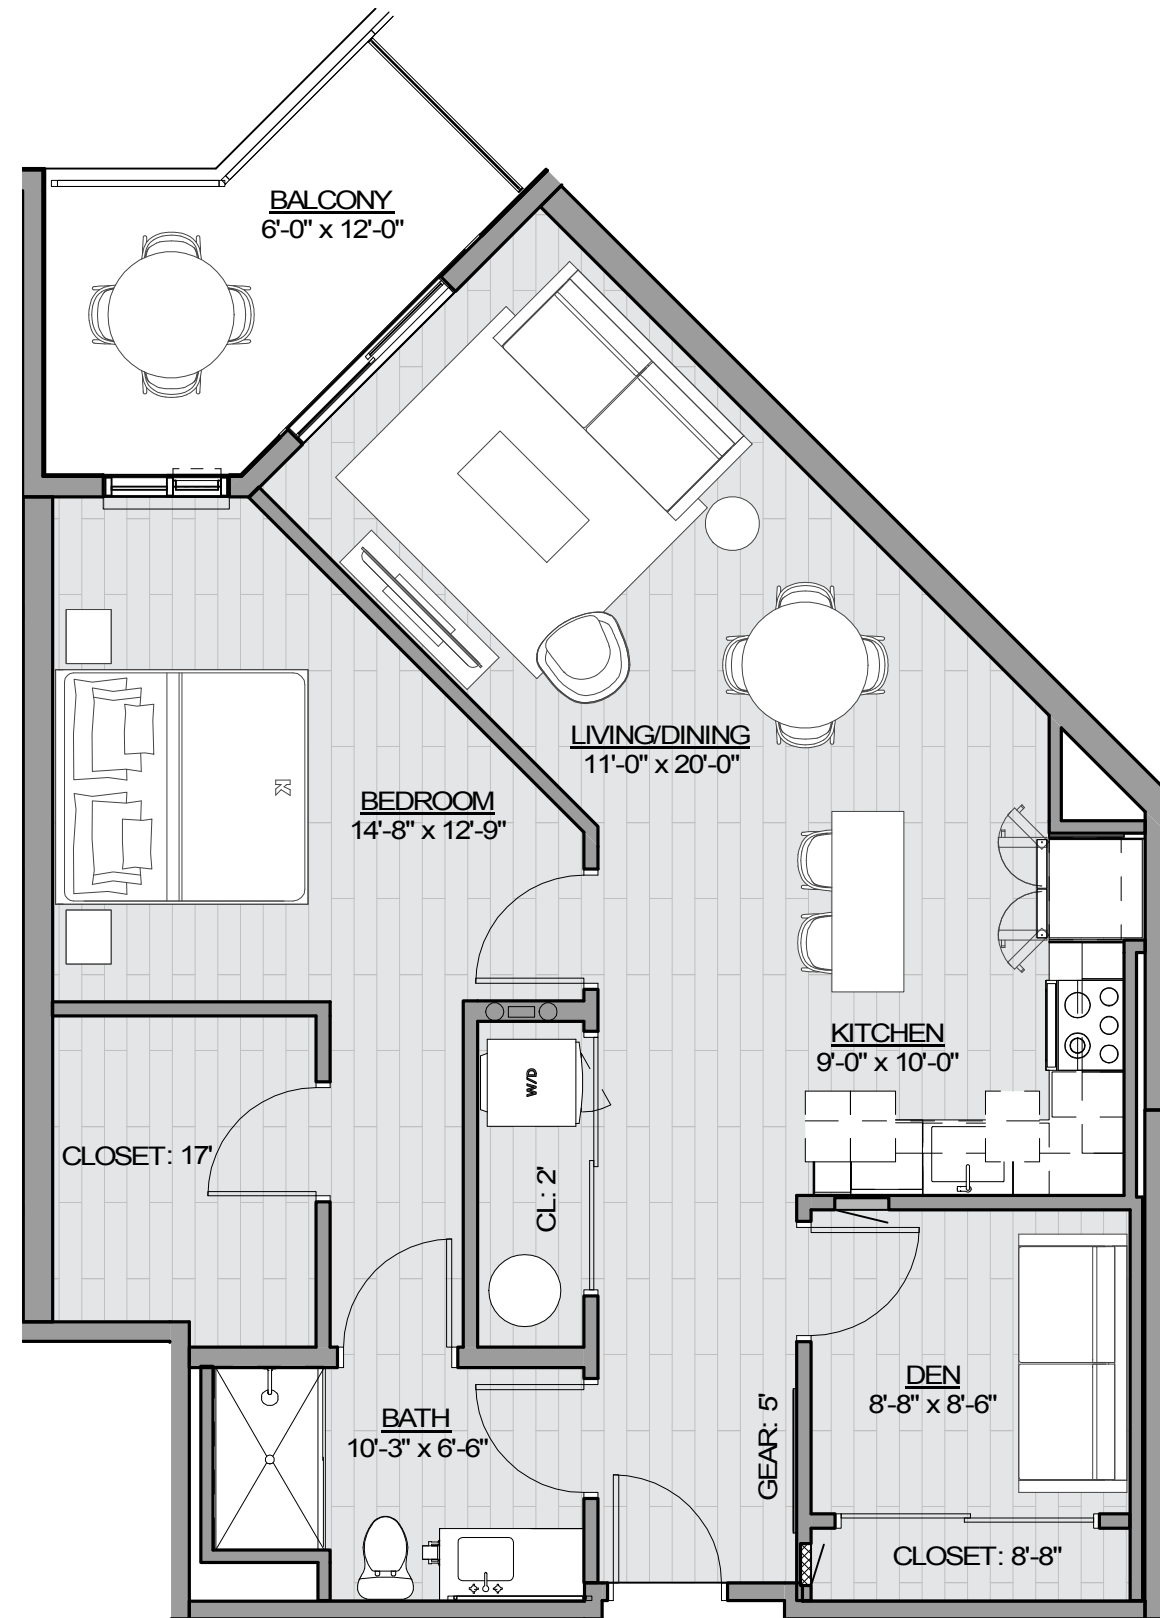

ONE BED + DEN

Total 880 SF
Enclosed 810 SF
Balcony 70 SF

LEVELS 3-6

ONE BED + DEN

Total 1,040 SF
 Enclosed 940 SF
 Balcony 100 SF

LEVELS 3-6

ONE BED + DEN

Total 1,751 SF
 Enclosed 1,686 SF
 Balcony 65 SF

LEVELS 3-6

ONE BED + DEN

Total 820 SF
Enclosed 760 SF
Balcony 60 SF

LEVEL 3

ONE BED + DEN

Total 840 SF
 Enclosed 840 SF
 Balcony 0 SF

LEVEL 3-4

ONE BED + DEN

Total 1,157 SF
Enclosed 782 SF
Balcony 375 SF

LEVEL 4

ONE BED + DEN

Total 1,372 SF
 Enclosed 872 SF
 Balcony 500 SF

LEVEL 6

JR ONE BED

Total 546 SF
 Enclosed 546 SF
 Balcony 0 SF

LEVELS 3-6