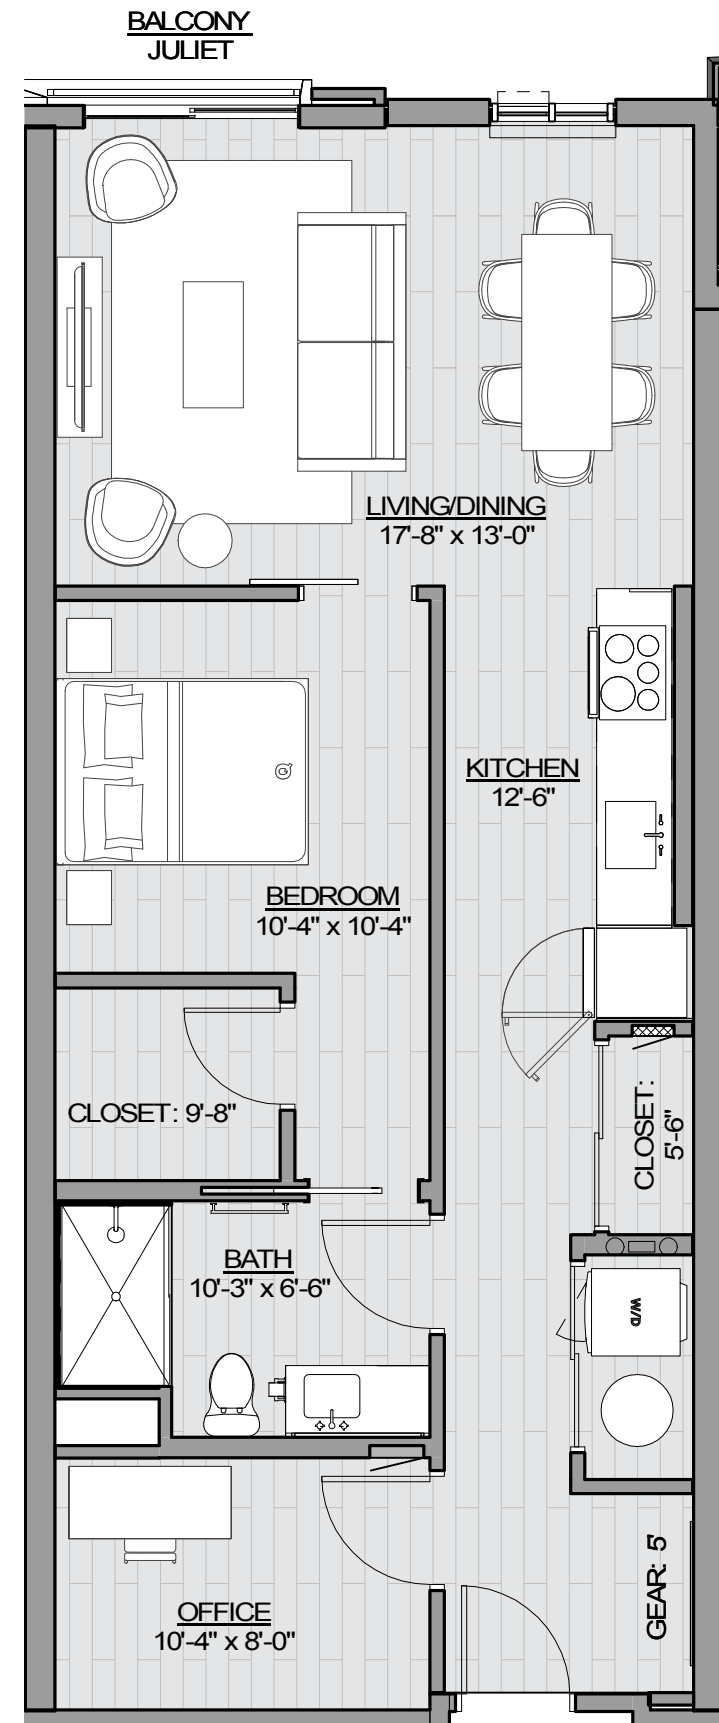

ONE BED + DEN

Total 880 SF
Enclosed 810 SF
Balcony 70 SF

LEVELS 3-6

ONE BED + DEN

Total 1,040 SF
 Enclosed 940 SF
 Balcony 100 SF

LEVELS 3-6

ONE BED + DEN

Total 1,751 SF
 Enclosed 1,686 SF
 Balcony 65 SF

LEVELS 3-6

ONE BED + DEN

Total 820 SF
Enclosed 760 SF
Balcony 60 SF

LEVEL 3

ONE BED + DEN

Total 840 SF
 Enclosed 840 SF
 Balcony 0 SF

LEVEL 3-4

ONE BED + DEN

Total 1,157 SF
Enclosed 782 SF
Balcony 375 SF

LEVEL 4

ONE BED + DEN

Total 1,372 SF
 Enclosed 872 SF
 Balcony 500 SF

LEVEL 6

JR ONE BED

Total 546 SF
 Enclosed 546 SF
 Balcony 0 SF

LEVELS 3-6