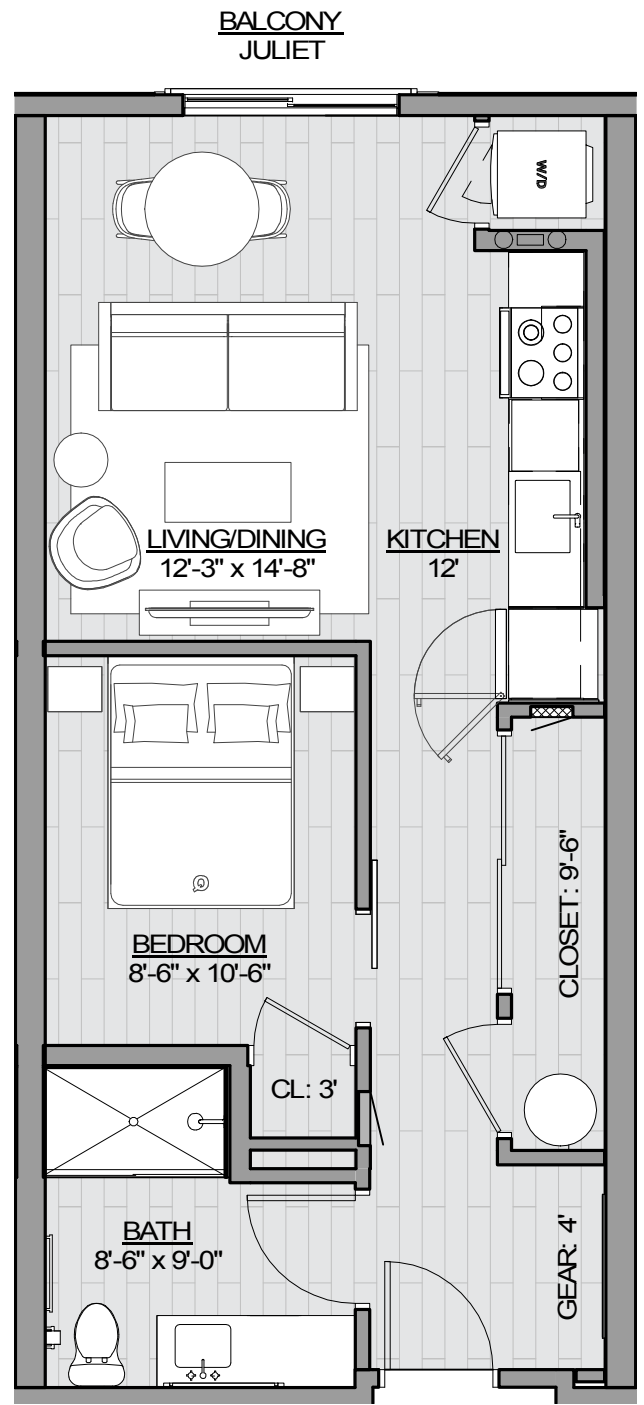

ONE BED + DEN

Total 880 SF
Enclosed 810 SF
Balcony 70 SF

LEVELS 3-6

ONE BED + DEN

Total 1,040 SF
 Enclosed 940 SF
 Balcony 100 SF

LEVELS 3-6

ONE BED + DEN

Total 1,751 SF
 Enclosed 1,686 SF
 Balcony 65 SF

LEVELS 3-6

ONE BED + DEN

Total 820 SF
Enclosed 760 SF
Balcony 60 SF

LEVEL 3

ONE BED + DEN

Total 840 SF
 Enclosed 840 SF
 Balcony 0 SF

LEVEL 3-4

ONE BED + DEN

Total 1,157 SF
Enclosed 782 SF
Balcony 375 SF

LEVEL 4

ONE BED + DEN

Total 1,372 SF
 Enclosed 872 SF
 Balcony 500 SF

LEVEL 6

JR ONE BED

Total 546 SF
 Enclosed 546 SF
 Balcony 0 SF

LEVELS 3-6

JR ONE BED

Total 600 SF
 Enclosed 600 SF
 Balcony 0 SF

LEVELS 3-6