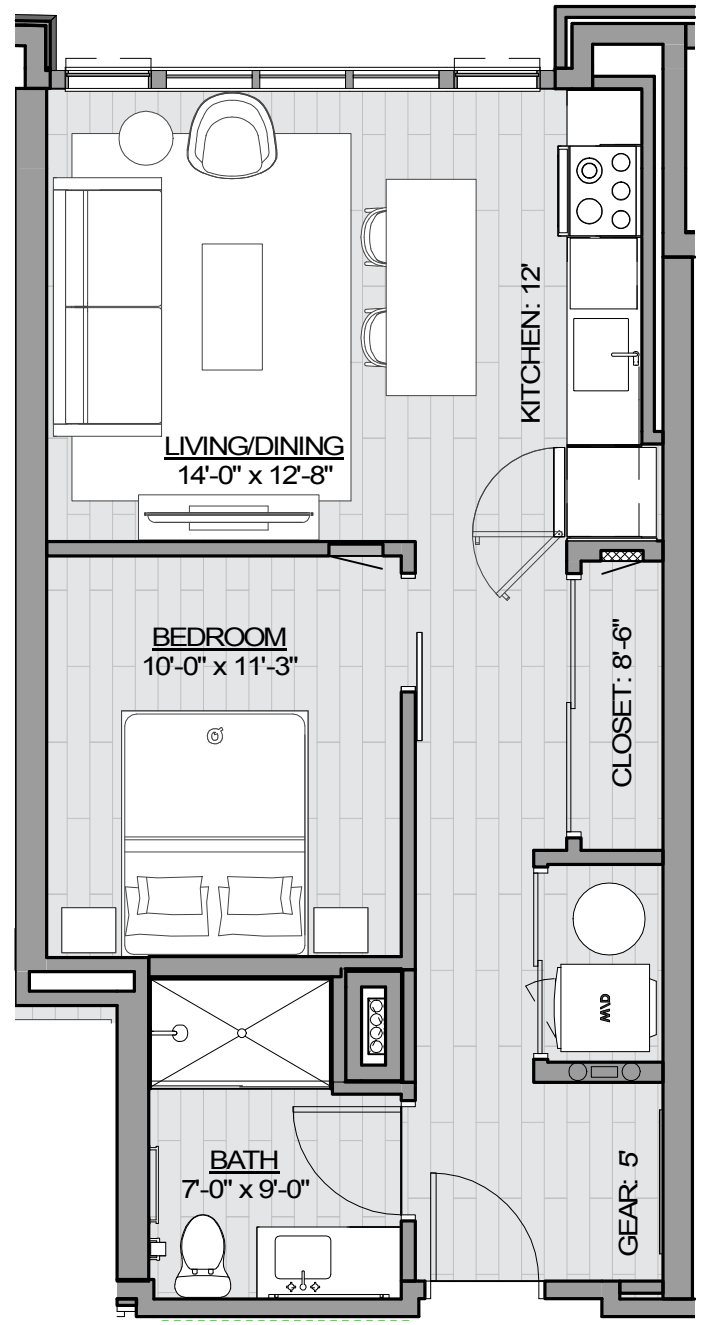

ONE BED + DEN

Total 880 SF
Enclosed 810 SF
Balcony 70 SF

LEVELS 3-6

ONE BED + DEN

Total 1,040 SF
 Enclosed 940 SF
 Balcony 100 SF

LEVELS 3-6

ONE BED + DEN

Total 1,751 SF
 Enclosed 1,686 SF
 Balcony 65 SF

LEVELS 3-6

ONE BED + DEN

Total 820 SF
Enclosed 760 SF
Balcony 60 SF

LEVEL 3

ONE BED + DEN

Total 840 SF
 Enclosed 840 SF
 Balcony 0 SF

LEVEL 3-4

ONE BED + DEN

Total 1,157 SF
Enclosed 782 SF
Balcony 375 SF

LEVEL 4

ONE BED + DEN

Total 1,372 SF
 Enclosed 872 SF
 Balcony 500 SF

LEVEL 6

JR ONE BED

Total 546 SF
 Enclosed 546 SF
 Balcony 0 SF

LEVELS 3-6

JR ONE BED

Total 600 SF
 Enclosed 600 SF
 Balcony 0 SF

LEVELS 3-6