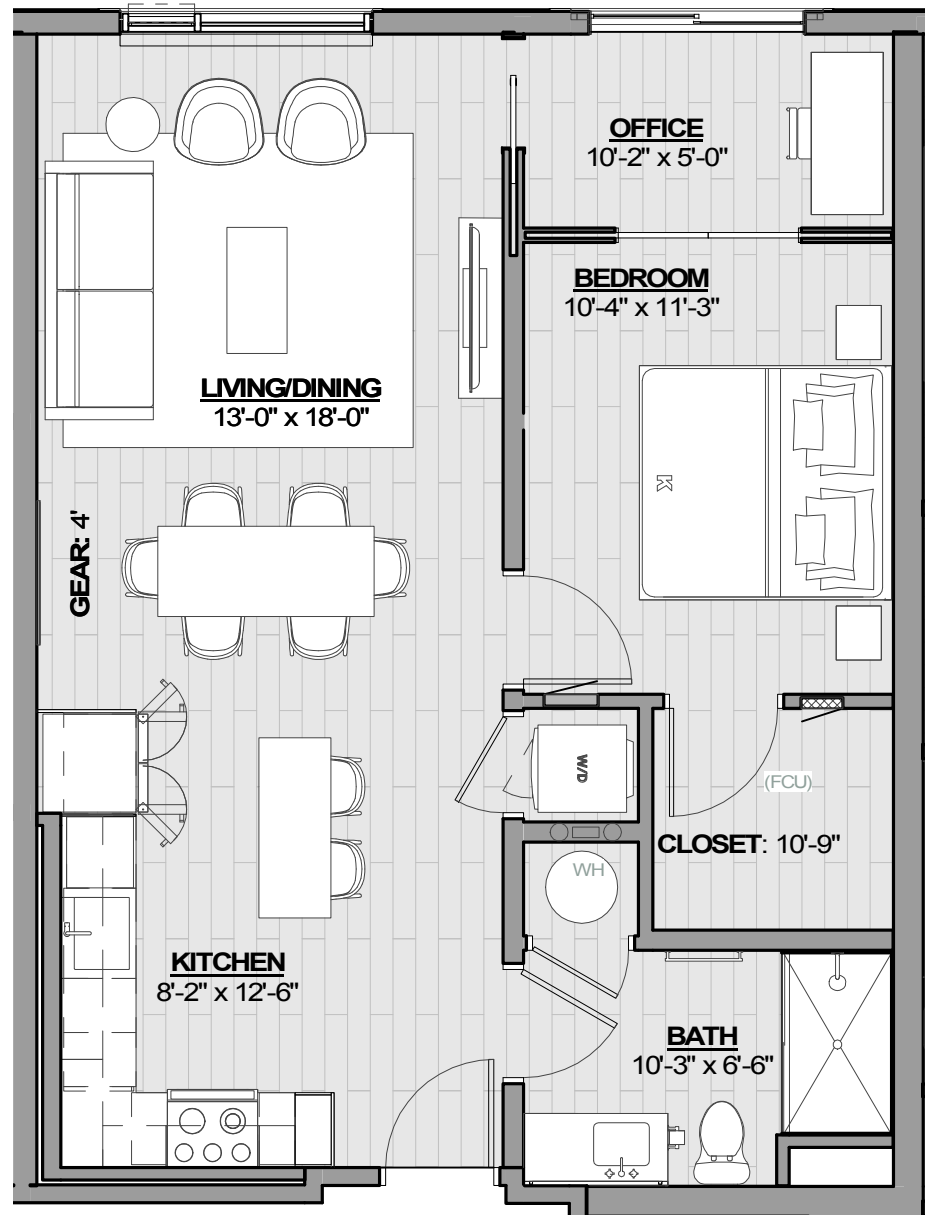

ONE BED

Total 580 SF
Enclosed 580 SF
Balcony 0 SF

LEVEL 3-6

ONE BED

Total 797 SF
Enclosed 662 SF
Balcony 135 SF

LEVEL 3

ONE BED

Total 890 SF
Enclosed 650 SF
Balcony 240 SF

LEVEL 4

ONE BED

Total 890 SF
Enclosed 650 SF
Balcony 240 SF

LEVEL 5

**TYPE A
LEVEL 3**

ONE BED LARGE

Total 795 SF
Enclosed 730 SF
Balcony 65 SF

LEVELS 3-6

BALCONY
JULIET

ONE BED LARGE

Total 897 SF
Enclosed 897 SF
Balcony 0 SF

LEVELS 4-6

ONE BED LARGE

Total 757 SF
Enclosed 757 SF
Balcony 0 SF

LEVEL 3

ONE BED LARGE

Total 1,142 SF
Enclosed 972 SF
Balcony 270 SF

LEVEL 4