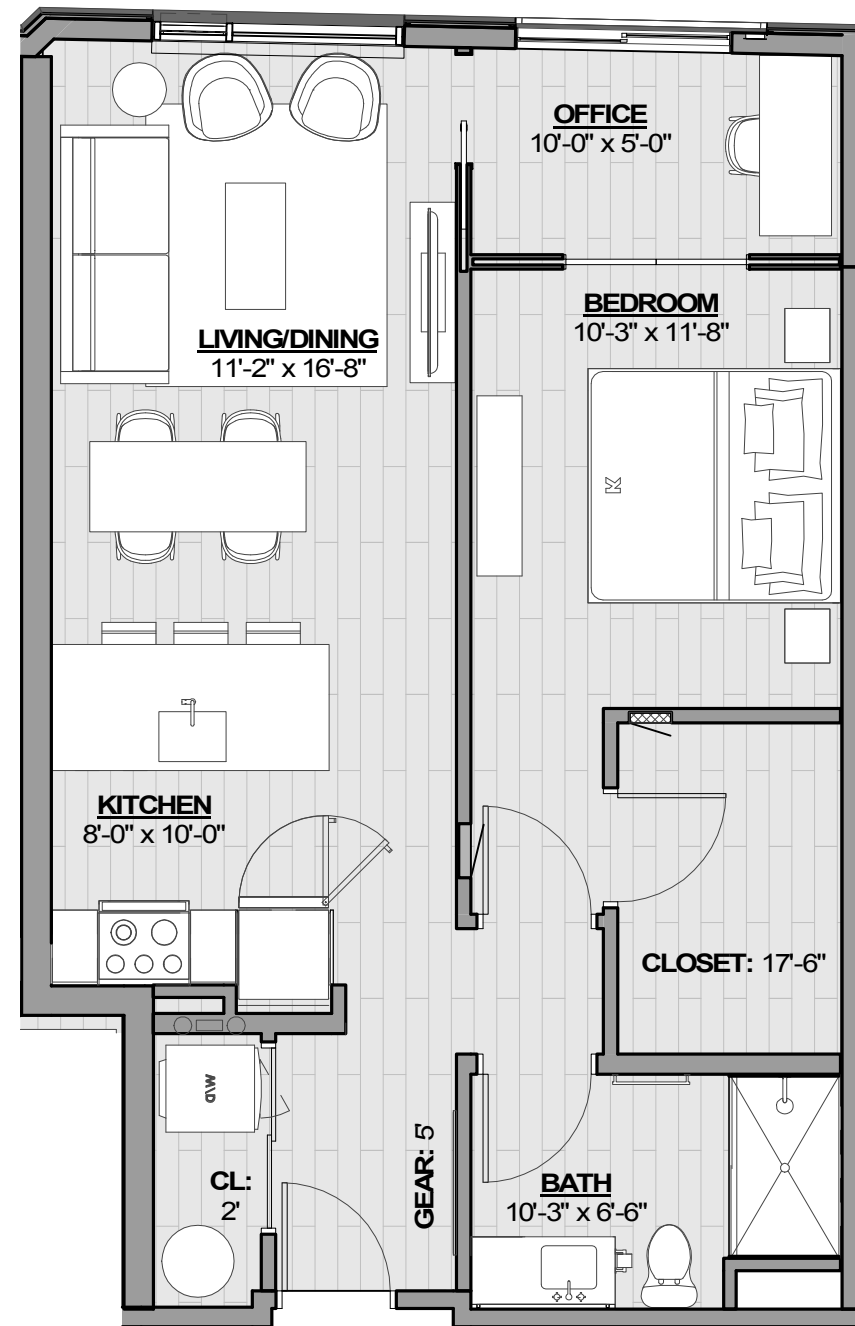

ONE BED

Total 580 SF
Enclosed 580 SF
Balcony 0 SF

LEVEL 3-6

ONE BED

Total 797 SF
Enclosed 662 SF
Balcony 135 SF

LEVEL 3

ONE BED

Total 890 SF
Enclosed 650 SF
Balcony 240 SF

LEVEL 4

ONE BED

Total 890 SF
Enclosed 650 SF
Balcony 240 SF

LEVEL 5

**TYPE A
LEVEL 3**

ONE BED LARGE

Total 795 SF
Enclosed 730 SF
Balcony 65 SF

LEVELS 3-6

BALCONY
JULIET

ONE BED LARGE

Total 897 SF
Enclosed 897 SF
Balcony 0 SF

LEVELS 4-6

ONE BED LARGE

Total 757 SF
Enclosed 757 SF
Balcony 0 SF

LEVEL 3

ONE BED LARGE

Total 1,142 SF
Enclosed 972 SF
Balcony 270 SF

LEVEL 4