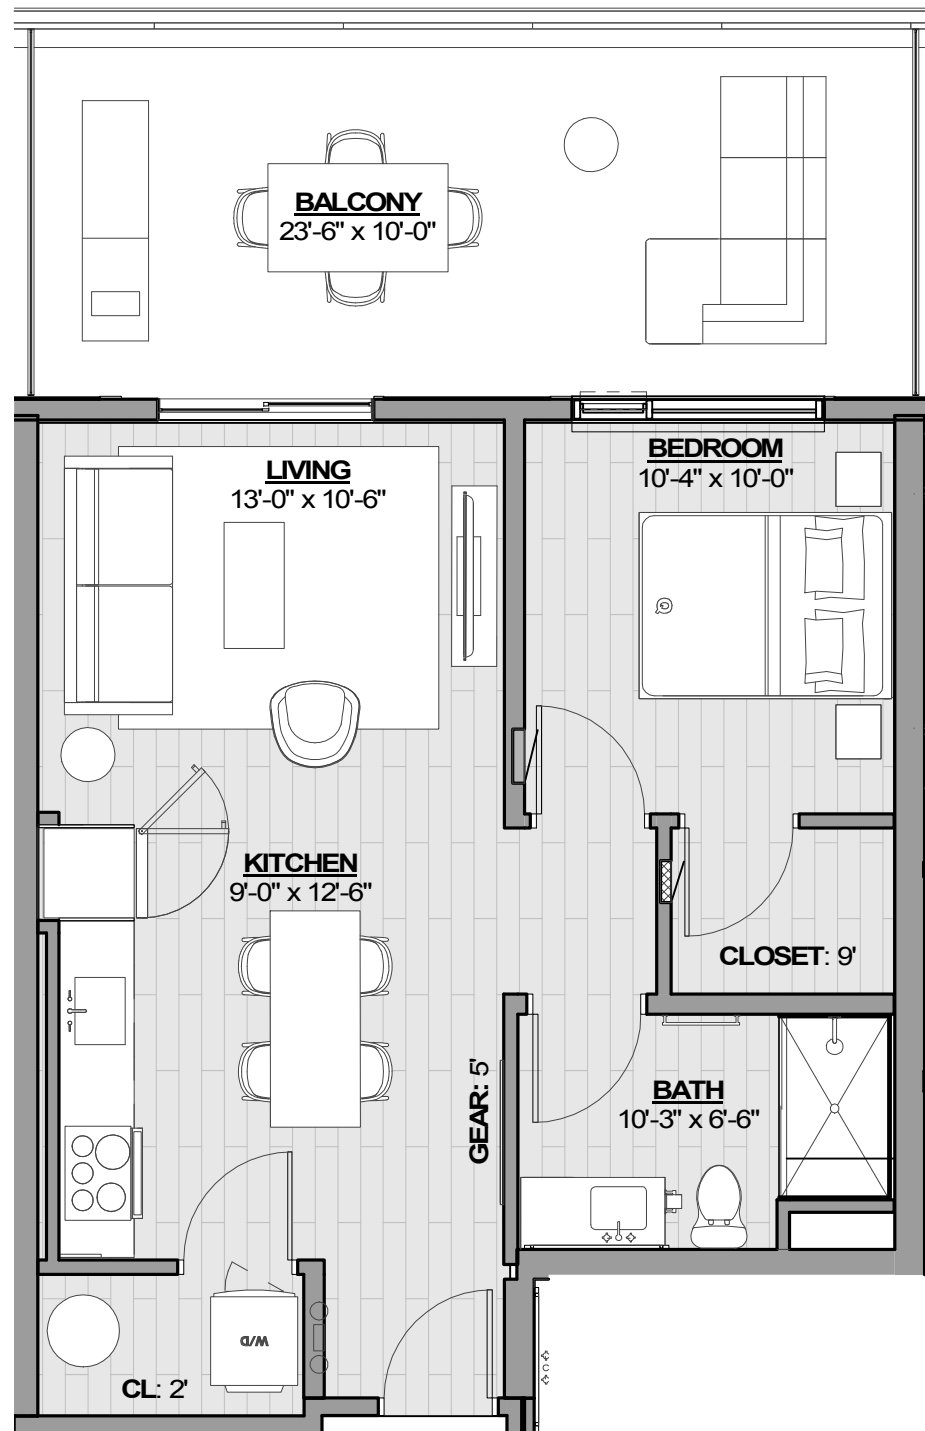

ONE BED

Total 580 SF
Enclosed 580 SF
Balcony 0 SF

LEVEL 3-6

ONE BED

Total 797 SF
Enclosed 662 SF
Balcony 135 SF

LEVEL 3

ONE BED

Total 890 SF
Enclosed 650 SF
Balcony 240 SF

LEVEL 4

ONE BED

Total 890 SF
Enclosed 650 SF
Balcony 240 SF

LEVEL 5

**TYPE A
LEVEL 3**

ONE BED LARGE

Total 795 SF
Enclosed 730 SF
Balcony 65 SF

LEVELS 3-6

BALCONY
JULIET

ONE BED LARGE

Total 897 SF
Enclosed 897 SF
Balcony 0 SF

LEVELS 4-6

ONE BED LARGE

Total 757 SF
Enclosed 757 SF
Balcony 0 SF

LEVEL 3

ONE BED LARGE

Total 1,142 SF
Enclosed 972 SF
Balcony 270 SF

LEVEL 4