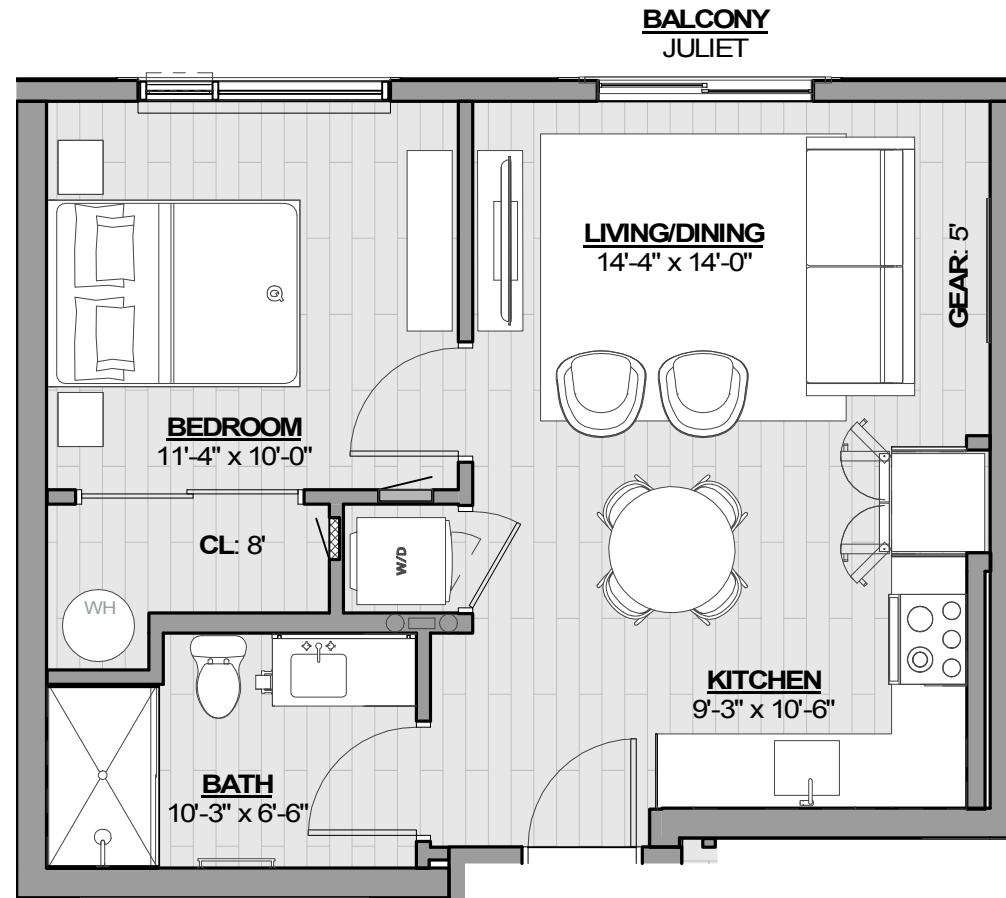

ONE BED

Total 580 SF
Enclosed 580 SF
Balcony 0 SF

LEVEL 3-6

ONE BED

Total 797 SF
Enclosed 662 SF
Balcony 135 SF

LEVEL 3

ONE BED

Total 890 SF
Enclosed 650 SF
Balcony 240 SF

LEVEL 4

ONE BED

Total 890 SF
Enclosed 650 SF
Balcony 240 SF

LEVEL 5

**TYPE A
LEVEL 3**

ONE BED LARGE

Total 795 SF
Enclosed 730 SF
Balcony 65 SF

LEVELS 3-6

BALCONY
JULIET

ONE BED LARGE

Total 897 SF
Enclosed 897 SF
Balcony 0 SF

LEVELS 4-6

ONE BED LARGE

Total 757 SF
Enclosed 757 SF
Balcony 0 SF

LEVEL 3

ONE BED LARGE

Total 1,142 SF
Enclosed 972 SF
Balcony 270 SF

LEVEL 4