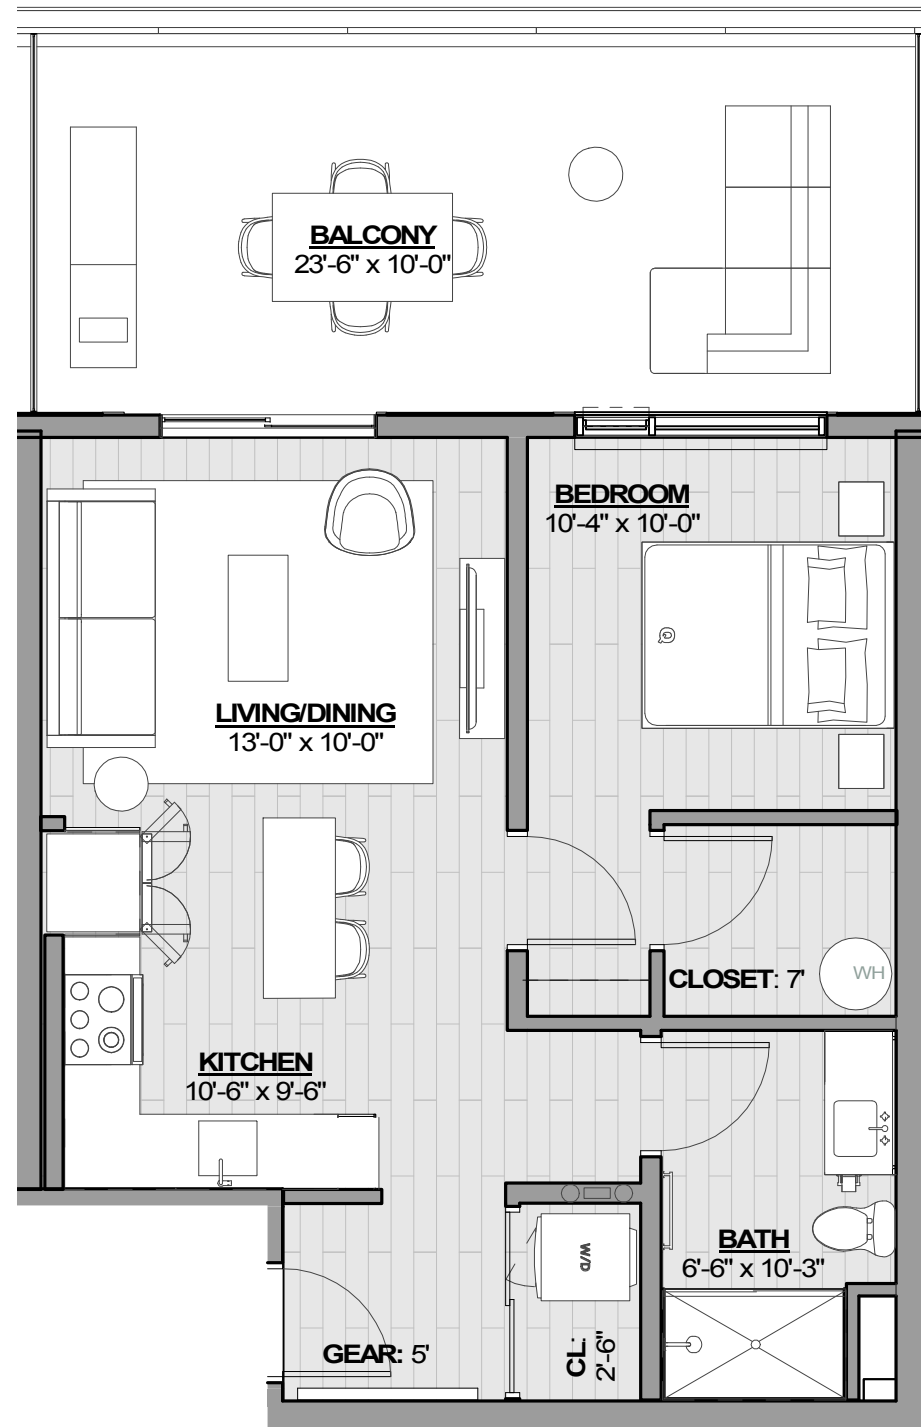

ONE BED

Total 580 SF
Enclosed 580 SF
Balcony 0 SF

LEVEL 3-6

ONE BED

Total 797 SF
Enclosed 662 SF
Balcony 135 SF

LEVEL 3

ONE BED

Total 890 SF
Enclosed 650 SF
Balcony 240 SF

LEVEL 4

ONE BED

Total 890 SF
Enclosed 650 SF
Balcony 240 SF

LEVEL 5

**TYPE A
LEVEL 3**

ONE BED LARGE

Total 795 SF
Enclosed 730 SF
Balcony 65 SF

LEVELS 3-6

BALCONY
JULIET

ONE BED LARGE

Total 897 SF
Enclosed 897 SF
Balcony 0 SF

LEVELS 4-6

ONE BED LARGE

Total 757 SF
Enclosed 757 SF
Balcony 0 SF

LEVEL 3

ONE BED LARGE

Total 1,142 SF
Enclosed 972 SF
Balcony 270 SF

LEVEL 4