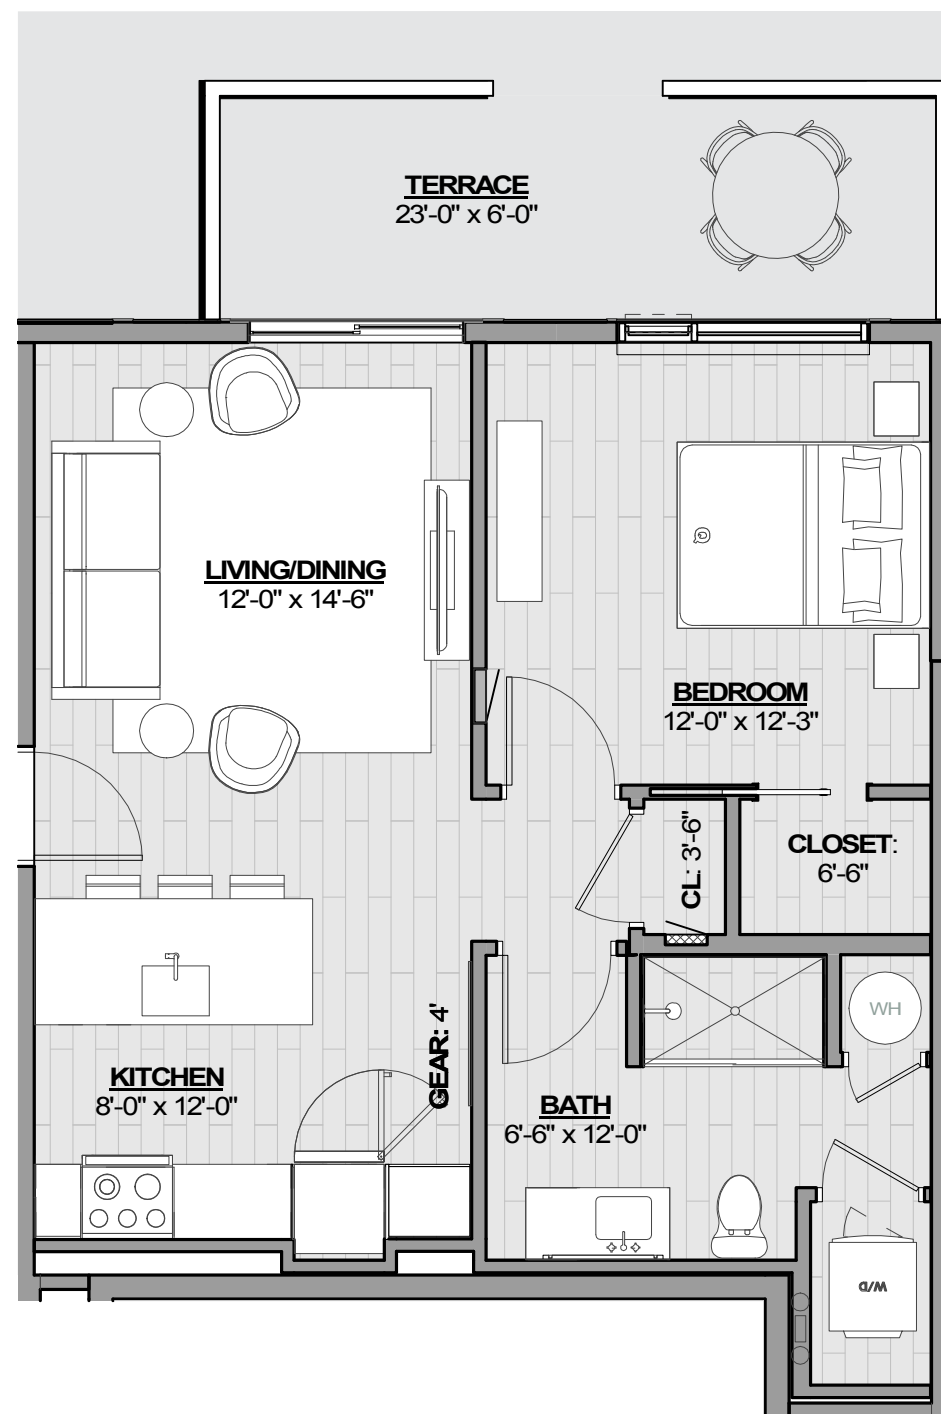

ONE BED

Total 580 SF
Enclosed 580 SF
Balcony 0 SF

LEVEL 3-6

ONE BED

Total 797 SF
Enclosed 662 SF
Balcony 135 SF

LEVEL 3

ONE BED

Total 890 SF
Enclosed 650 SF
Balcony 240 SF

LEVEL 4

ONE BED

Total 890 SF
Enclosed 650 SF
Balcony 240 SF

LEVEL 5

**TYPE A
LEVEL 3**

ONE BED LARGE

Total 795 SF
Enclosed 730 SF
Balcony 65 SF

LEVELS 3-6

BALCONY
JULIET

ONE BED LARGE

Total 897 SF
Enclosed 897 SF
Balcony 0 SF

LEVELS 4-6

ONE BED LARGE

Total 757 SF
Enclosed 757 SF
Balcony 0 SF

LEVEL 3

ONE BED LARGE

Total 1,142 SF
Enclosed 972 SF
Balcony 270 SF

LEVEL 4