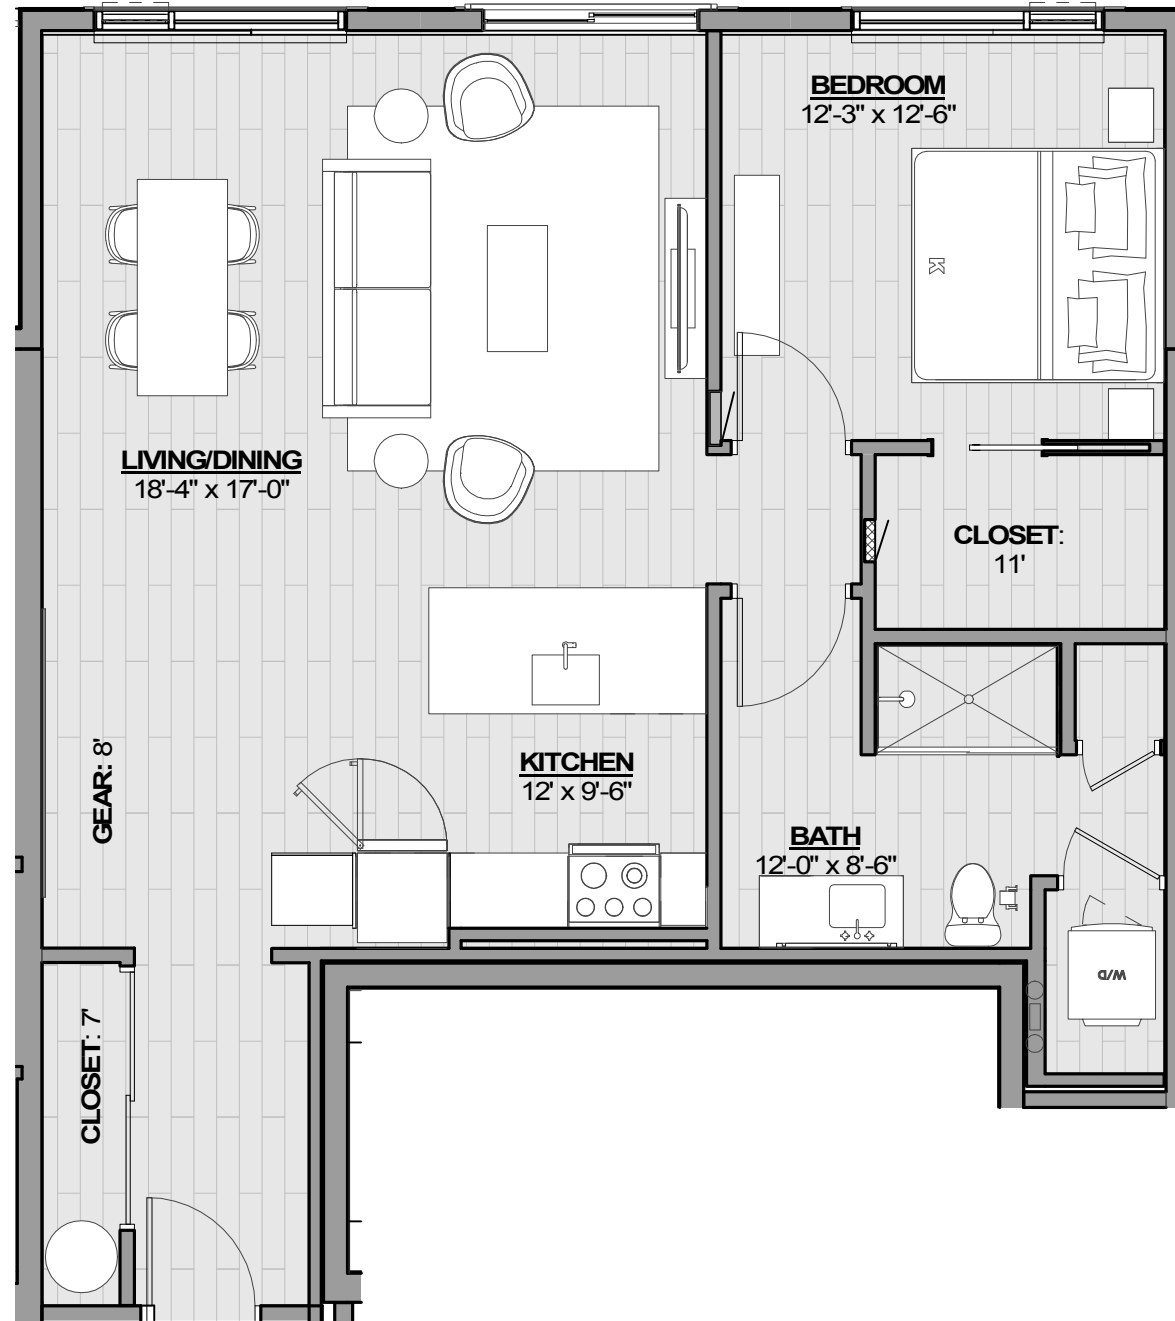

ONE BED

Total 580 SF
Enclosed 580 SF
Balcony 0 SF

LEVEL 3-6

ONE BED

Total 797 SF
Enclosed 662 SF
Balcony 135 SF

LEVEL 3

ONE BED

Total 890 SF
Enclosed 650 SF
Balcony 240 SF

LEVEL 4

ONE BED

Total 890 SF
Enclosed 650 SF
Balcony 240 SF

LEVEL 5

**TYPE A
LEVEL 3**

ONE BED LARGE

Total 795 SF
Enclosed 730 SF
Balcony 65 SF

LEVELS 3-6

BALCONY
JULIET

ONE BED LARGE

Total 897 SF
Enclosed 897 SF
Balcony 0 SF

LEVELS 4-6

ONE BED LARGE

Total 757 SF
Enclosed 757 SF
Balcony 0 SF

LEVEL 3

ONE BED LARGE

Total 1,142 SF
Enclosed 972 SF
Balcony 270 SF

LEVEL 4