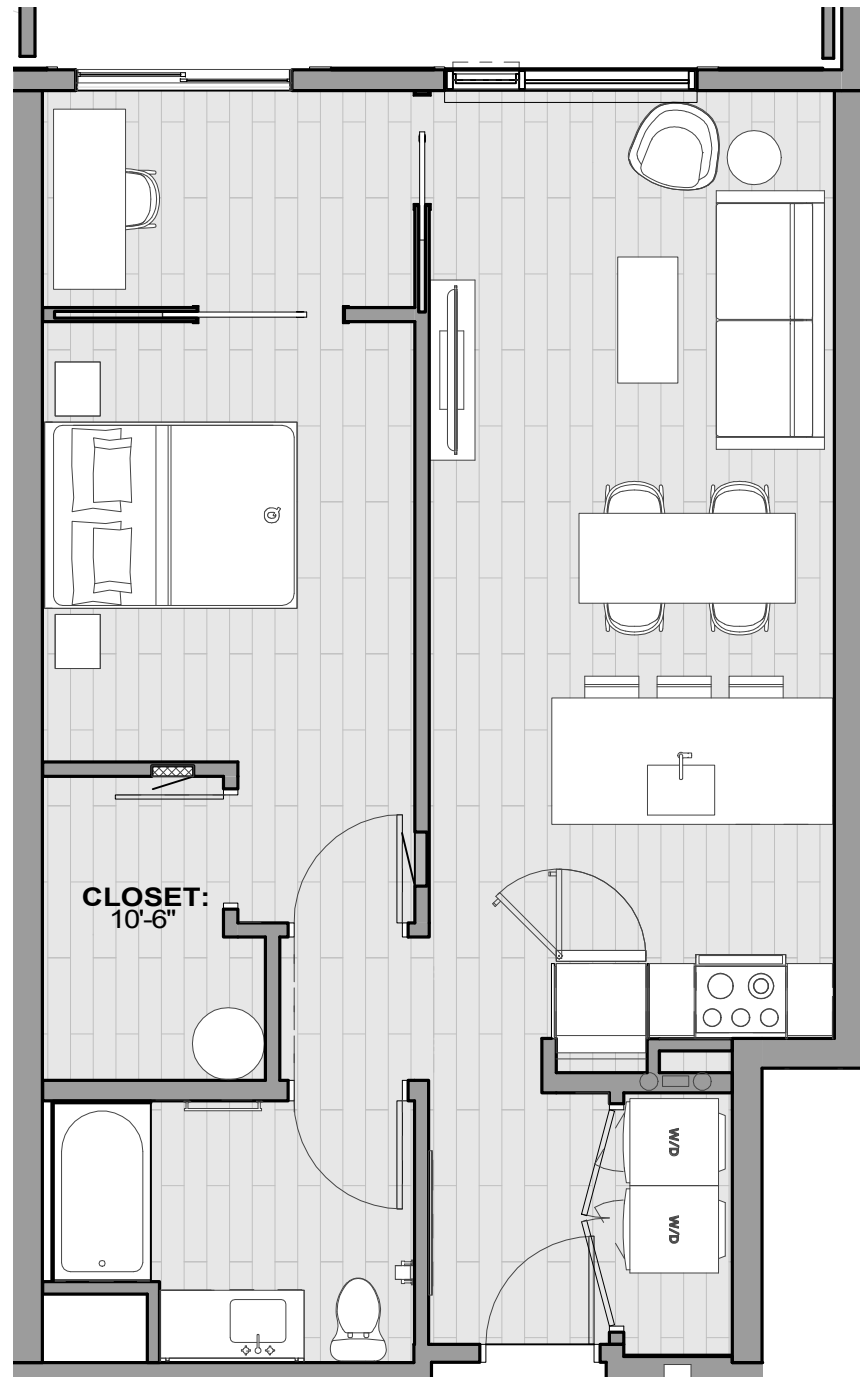

ONE BED

Total 580 SF
Enclosed 580 SF
Balcony 0 SF

LEVEL 3-6

ONE BED

Total 797 SF
Enclosed 662 SF
Balcony 135 SF

LEVEL 3

ONE BED

Total 890 SF
Enclosed 650 SF
Balcony 240 SF

LEVEL 4

ONE BED

Total 890 SF
Enclosed 650 SF
Balcony 240 SF

LEVEL 5

**TYPE A
LEVEL 3**

ONE BED LARGE

Total 795 SF
Enclosed 730 SF
Balcony 65 SF

LEVELS 3-6

BALCONY
JULIET

ONE BED LARGE

Total 897 SF
Enclosed 897 SF
Balcony 0 SF

LEVELS 4-6

ONE BED LARGE

Total 757 SF
Enclosed 757 SF
Balcony 0 SF

LEVEL 3

ONE BED LARGE

Total 1,142 SF
Enclosed 972 SF
Balcony 270 SF

LEVEL 4